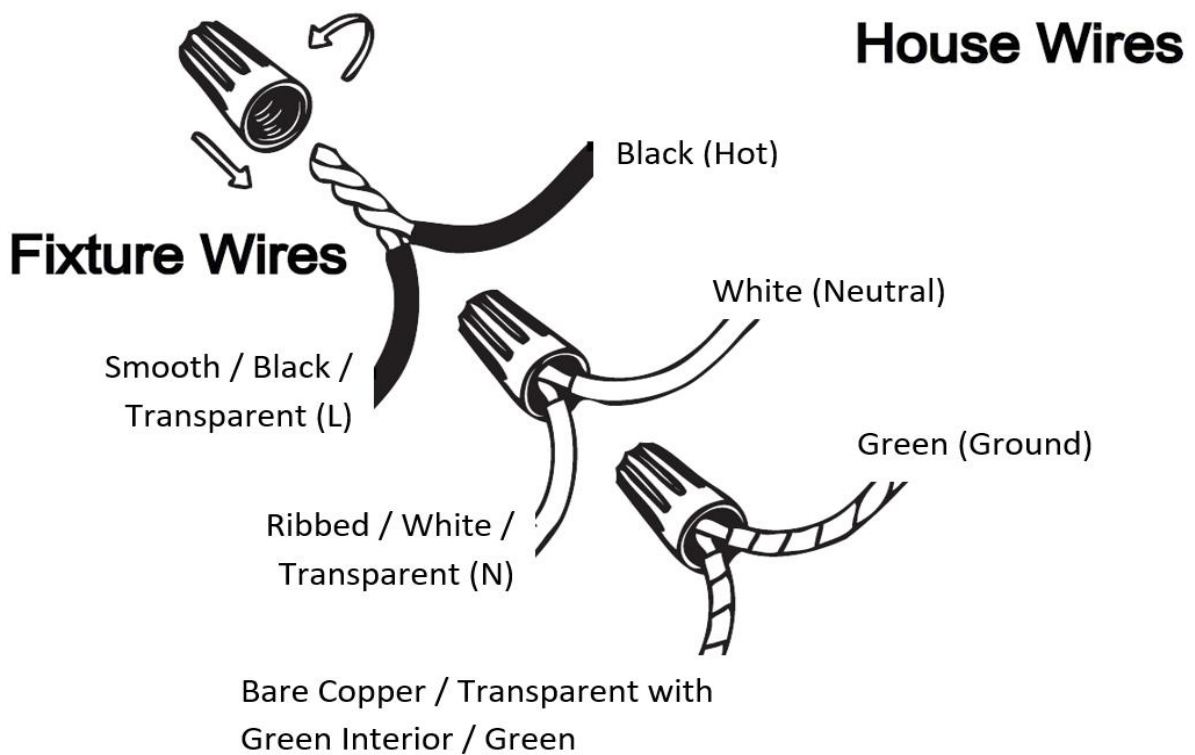

Item# SML219012-GD

Specifications

Category: Pendant	Finish: Antique Brass (VGB)
Fixture Dimension: 45.28"L x 5"W x 15.5"H	Overall Height: 68.25"
Chain/Rod Length: 1x24" + 2x12" + 1x6"	Wire Length: 10Ft.
Bulb: 8xE12 60Watt (not included)	Maximum Wattage per Bulb: 60W
Voltage: 120V	Fixture Weight: 10.18Kg (22.44Lbs)
Location Rating: Suitable for dry locations only	Safety Certification: UL

Wire Connections

ATTENTION

FIXTURE INSTALLATION MUST BE DONE BY A LICENSED ELECTRICIAN

SHUT OFF POWER SUPPLY AT FUSE OR CIRCUIT BREAKER

USE ONLY THE SPECIFIED BULBS AND DO NOT EXCEED THE MAXIMUM WATTAGE

Use standard wire connectors to make all wire connections

Twist connectors until wires are tightly joined

Wrap each connection with approved electrical tape and carefully stuff all the connected wires into outlet box

Assembly Instructions

Item# SML219012-GD