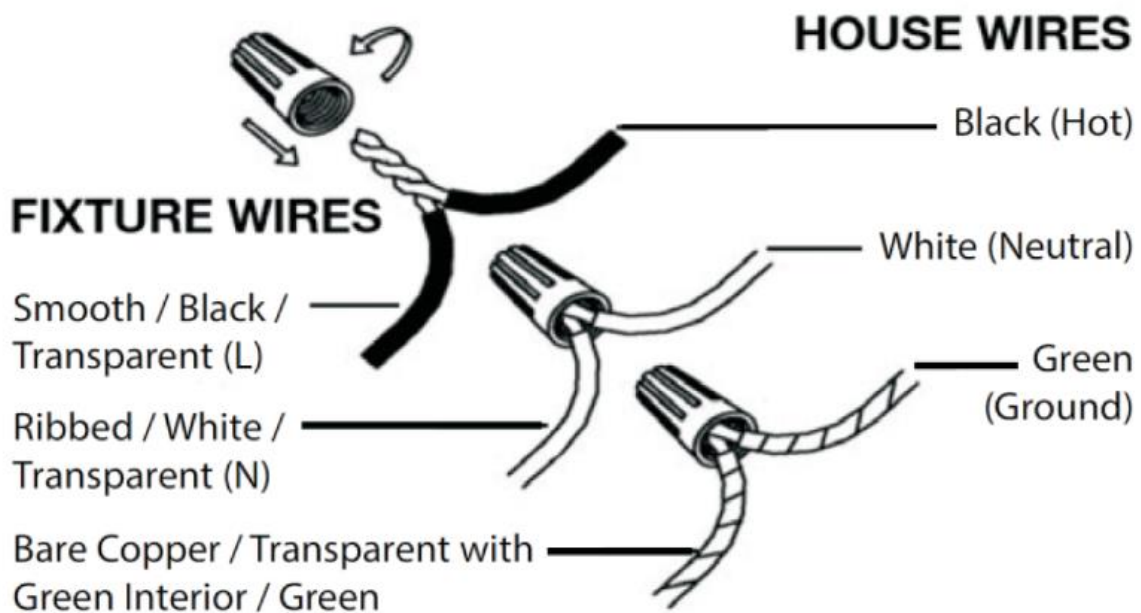

Item# SML234115-GD

Specifications

Category: Pendant

Fixture Dimension: L7" x W 7" x H10.23"

Wire/Chain Length: 118"/44"

Fixture Weight: 3.96 Lbs. (1.8Kg)

Fixture Finish: Clear Glass and Iron with BK+AG

Bulb: 1x60W E26 Base - NOT INCLUDED

Maximum Wattage: 60W

Voltage: 120V

Approved Location: Dry Location

Safety Certification: CETL

Wire Connections

ATTENTION:

FIXTURE INSTALLATION MUST BE DONE BY A LICENSED ELECTRICIAN

SHUT OFF POWER SUPPLY AT FUSE OR CIRCUIT BREAKER

USE ONLY THE SPECIFIED BULBS & DO NOT EXCEED THE MAXIMUM WATTAGE

Use standard wire connectors to make all wire connections.

Twist connectors until wires are tightly joined together.

Wrap each connection with approved electrical tape and carefully stuff all the connected wires into outlet box.