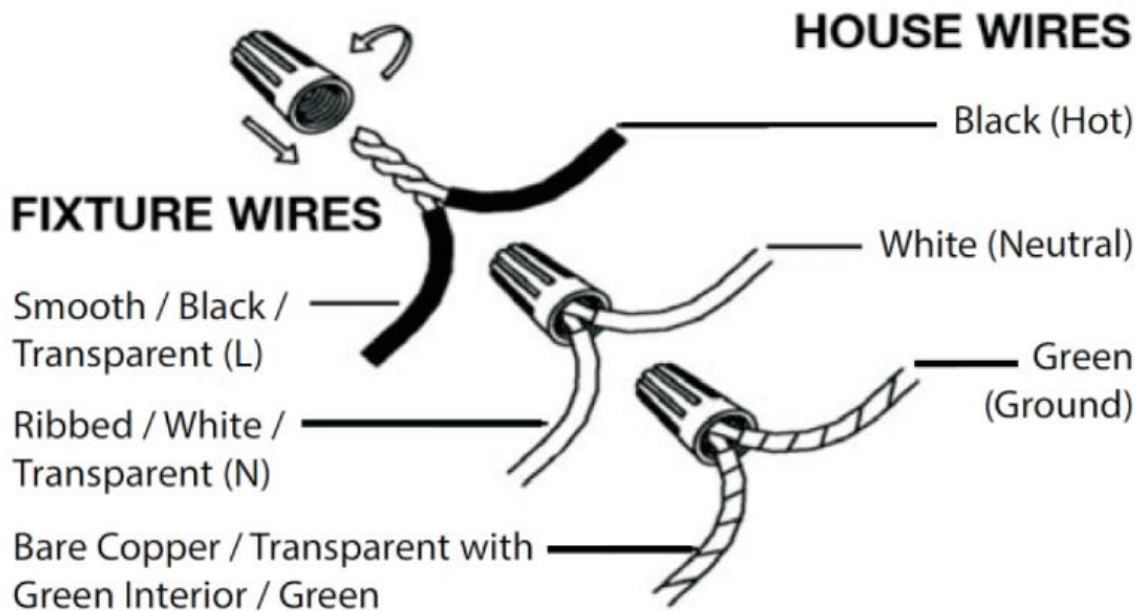

Item# SML234125

Specifications

Category: Pendant

Fixture Dimension: L48" x W13" x H15.7"

Wire/Chain Length: 3ft./3.5ft. (Rods: 3x12" + 1x6")

Fixture Weight: 20 Lbs. (9.1Kg)

Fixture Finish: BK + plated gold

Bulb: 7x60W E26 Base - NOT INCLUDED

Maximum Wattage:60W

Voltage: 120V

Approved Location: Dry Location

Safety Certification: CETL

Wire Connections

ATTENTION:

FIXTURE INSTALLATION MUST BE DONE BY A LICENSED ELECTRICIAN

SHUT OFF POWER SUPPLY AT FUSE OR CIRCUIT BREAKER

USE ONLY THE SPECIFIED BULBS & DO NOT EXCEED THE MAXIMUM WATTAGE

Use standard wire connectors to make all wire connections.

Twist connectors until wires are tightly joined together.

Wrap each connection with approved electrical tape and carefully stuff all the connected wires into outlet box.