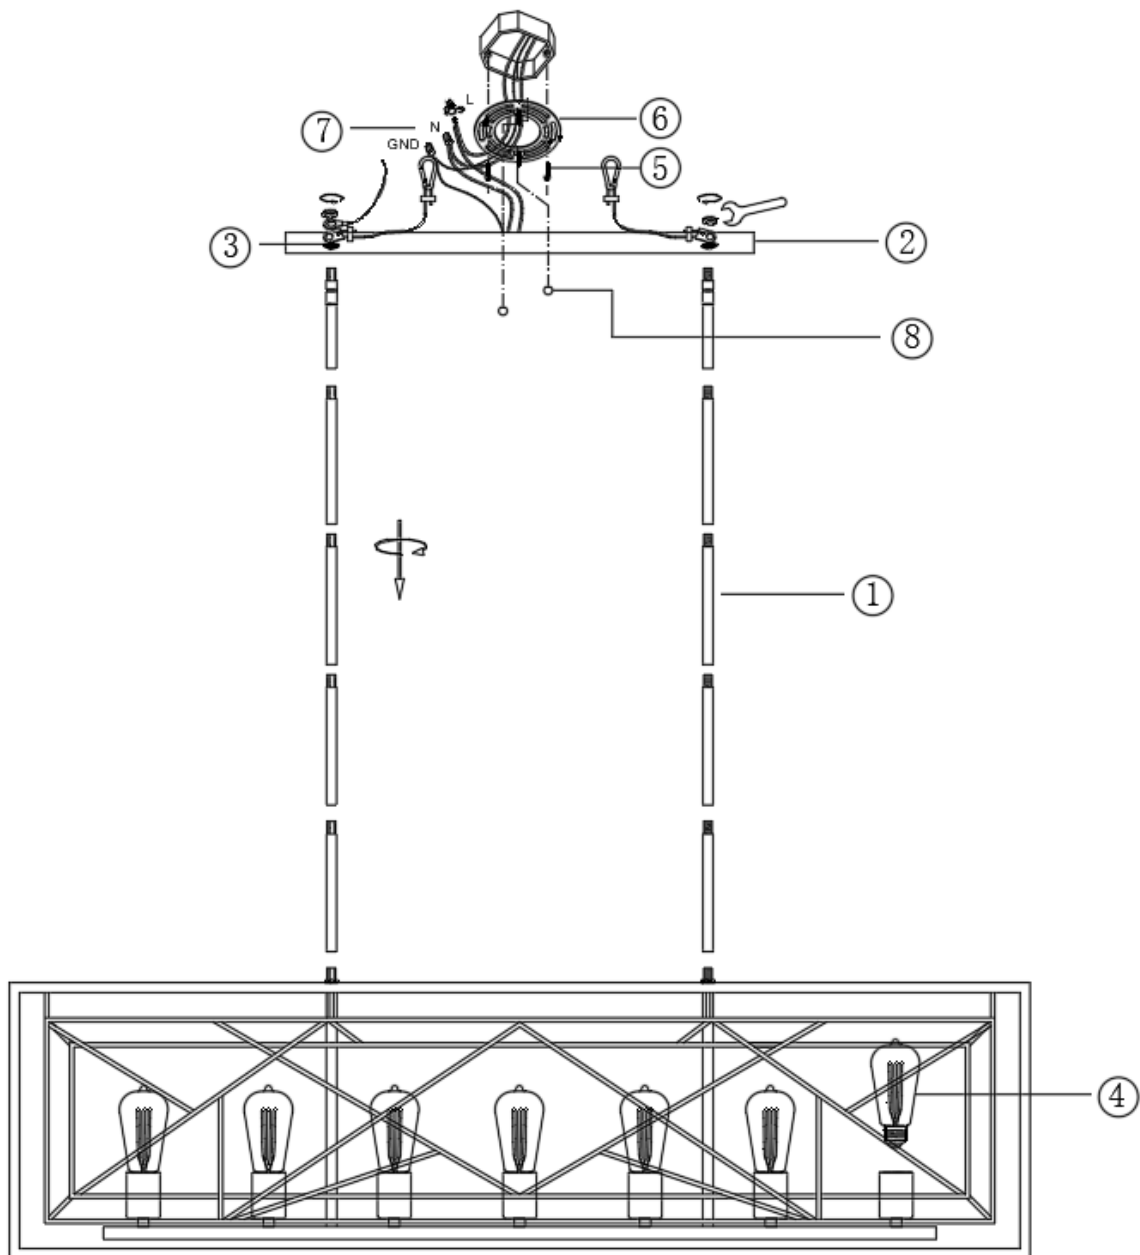

Item# SML234125

Specifications

Category: Pendant

Fixture Dimension: L48" x W13" x H15.7"

Wire/Chain Length: 3ft./3.5ft. (Rods: 3x12" + 1x6")

Fixture Weight: 20 Lbs. (9.1Kg)

Fixture Finish: BK + plated gold

Bulb: 7x60W E26 Base - NOT INCLUDED

Maximum Wattage:60W

Voltage: 120V

Approved Location: Dry Location

Safety Certification: CETL

Wire Connections

ATTENTION:

FIXTURE INSTALLATION MUST BE DONE BY A LICENSED ELECTRICIAN

SHUT OFF POWER SUPPLY AT FUSE OR CIRCUIT BREAKER

USE ONLY THE SPECIFIED BULBS & DO NOT EXCEED THE MAXIMUM WATTAGE

Use standard wire connectors to make all wire connections.

Twist connectors until wires are tightly joined together.

Wrap each connection with approved electrical tape and carefully stuff all the connected wires into outlet box.

Assembly Instructions

Item# SML234125

Package Contents

A Ceiling Canopy
X1

B 6" L ROD +Head
X2

C 12" L ROD
X8

D Safety
X2

E Earth wire
X1