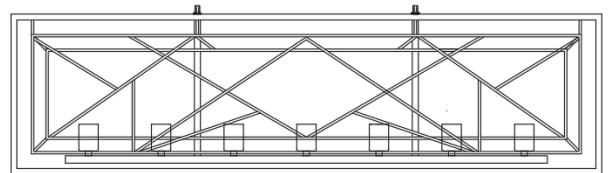

Item# SML234125

Specifications

Category: Pendant

Fixture Dimension: L48" x W13" x H15.7"

Wire/Chain Length: 3ft./3.5ft. (Rods: 3x12" + 1x6")

Fixture Weight: 20 Lbs. (9.1Kg)

Fixture Finish: BK + plated gold

Bulb: 7x60W E26 Base - NOT INCLUDED

Assembly Instructions

Item# SML234125

Package Contents

A Ceiling Canopy
X1

B 6" L ROD +Head
X2

C 12" L ROD
X8

D Safety
X2

E Earth wire
X1