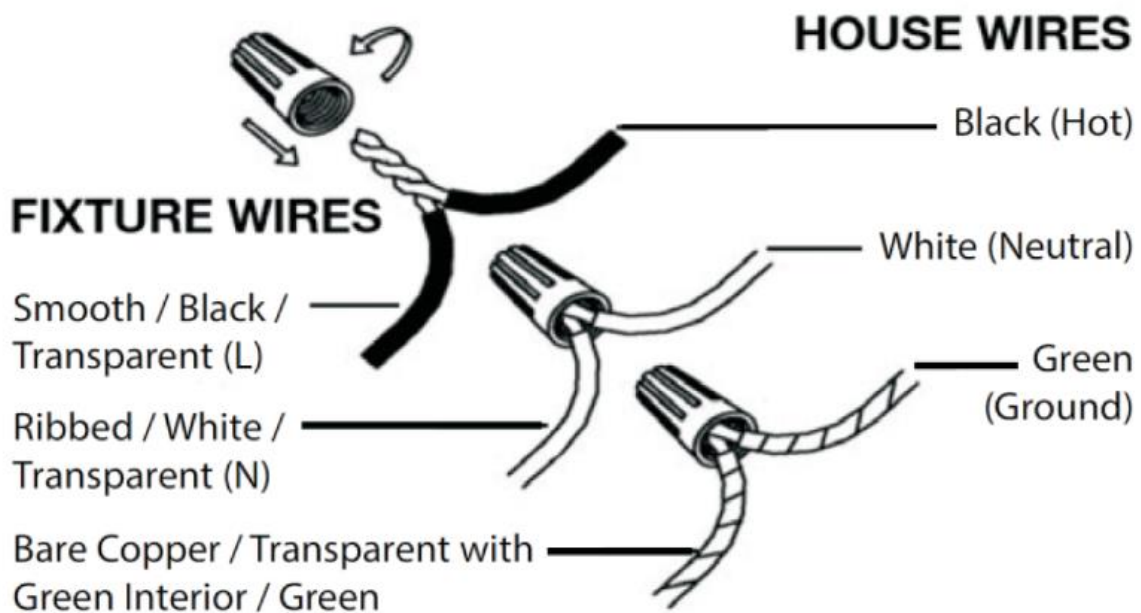

Wire Connections

ATTENTION:

FIXTURE INSTALLATION MUST BE DONE BY A LICENSED ELECTRICIAN

SHUT OFF POWER SUPPLY AT FUSE OR CIRCUIT BREAKER

USE ONLY THE SPECIFIED BULBS & DO NOT EXCEED THE MAXIMUM WATTAGE

Use standard wire connectors to make all wire connections.

Twist connectors until wires are tightly joined together.

Wrap each connection with approved electrical tape and carefully stuff all the connected wires into outlet box.