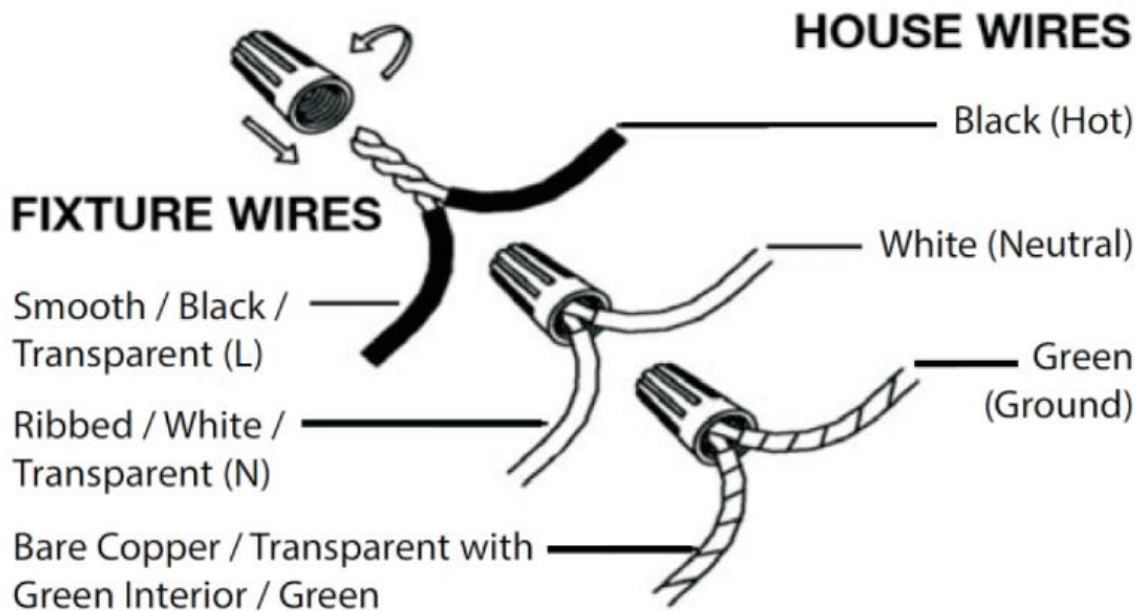

Item# SML234148

Specifications

Category: Flush Mount

Fixture Dimension: L17" x W17" x H72"

Wire/Chain Length: 72"/

Fixture Weight: 7.04Lbs. (3.2Kg)

Fixture Finish: BK + Plated Gold

Bulb: 3x60W E26 Base - NOT INCLUDED

Maximum Wattage: 60W

Voltage: 120V

Approved Location: Dry Location

Safety Certification: CETL

Wire Connections

ATTENTION:

FIXTURE INSTALLATION MUST BE DONE BY A LICENSED ELECTRICIAN

SHUT OFF POWER SUPPLY AT FUSE OR CIRCUIT BREAKER

USE ONLY THE SPECIFIED BULBS & DO NOT EXCEED THE MAXIMUM WATTAGE

Use standard wire connectors to make all wire connections.

Twist connectors until wires are tightly joined together.

Wrap each connection with approved electrical tape and carefully stuff all the connected wires into outlet box.