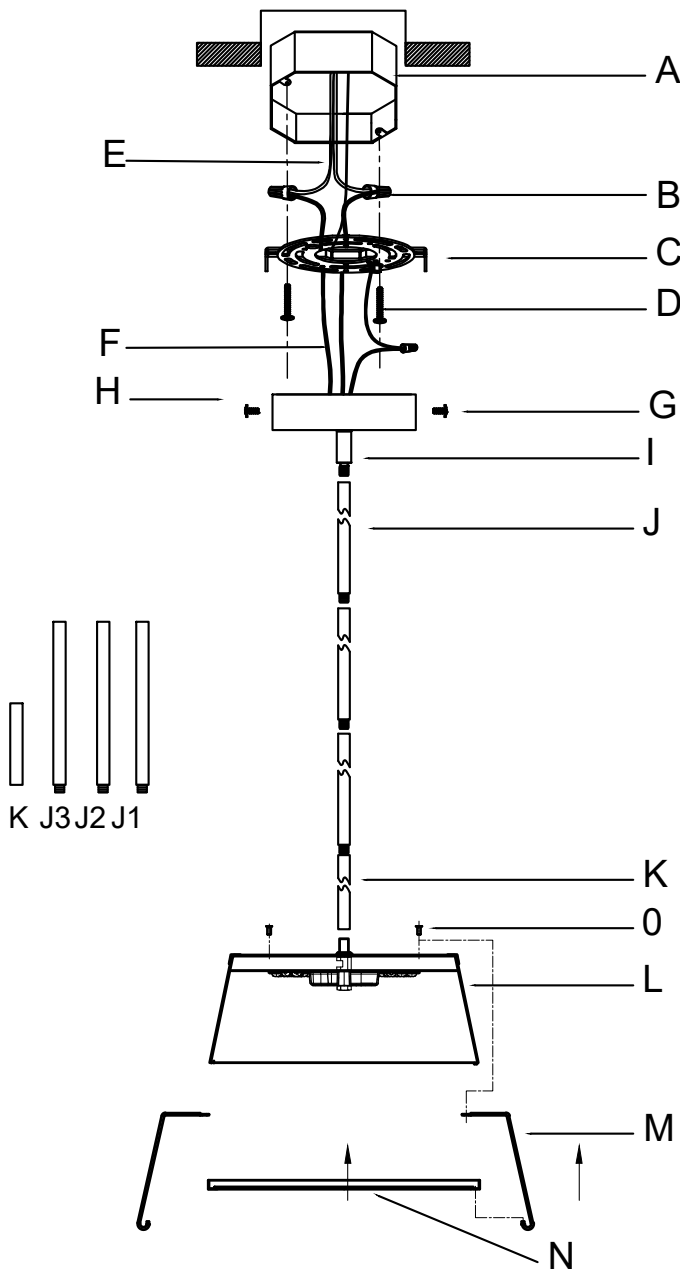

### Specifications

Category: Pendant	Finish: BK+ GD
Fixture Dimension: Dia11.8"x 50"H	Overall Height: 50"
Chain/Rod Length: 42"	Wire Length: /
Bulb: Integrated LED – 5CCT - 1300 Lumen*	Maximum Wattage: 24W
Voltage: 120V	Fixture Weight: 1.6 Kg (3.52 Lbs)
Location Rating: Suitable for Damp Locations	Safety Certification: CETL

## Wire Connections

### ATTENTION

FIXTURE INSTALLATION MUST BE DONE BY A LICENSED ELECTRICIAN

SHUT OFF POWER SUPPLY AT FUSE OR CIRCUIT BREAKER

USE ONLY THE SPECIFIED BULBS AND DO NOT EXCEED THE MAXIMUM WATTAGE

Use standard wire connectors to make all wire connections

## Assembly Instructions

Item# SML240104-BKGD

Parts included		
Code	Part Description	QTY
A	Junction box	0
B	Wire nuts	3
C	Mounting bracket	1
D	Studs	2
E	Leading wires	2
F	Wires	2
G	Screws	2
H	Canopy	1
I	Swivels	1
J	12" Tubes	3
K	6" Tube	1
L	Frame	1
M	Decorative wire	3
N	Decorative iron coils	1
O	Screws	3