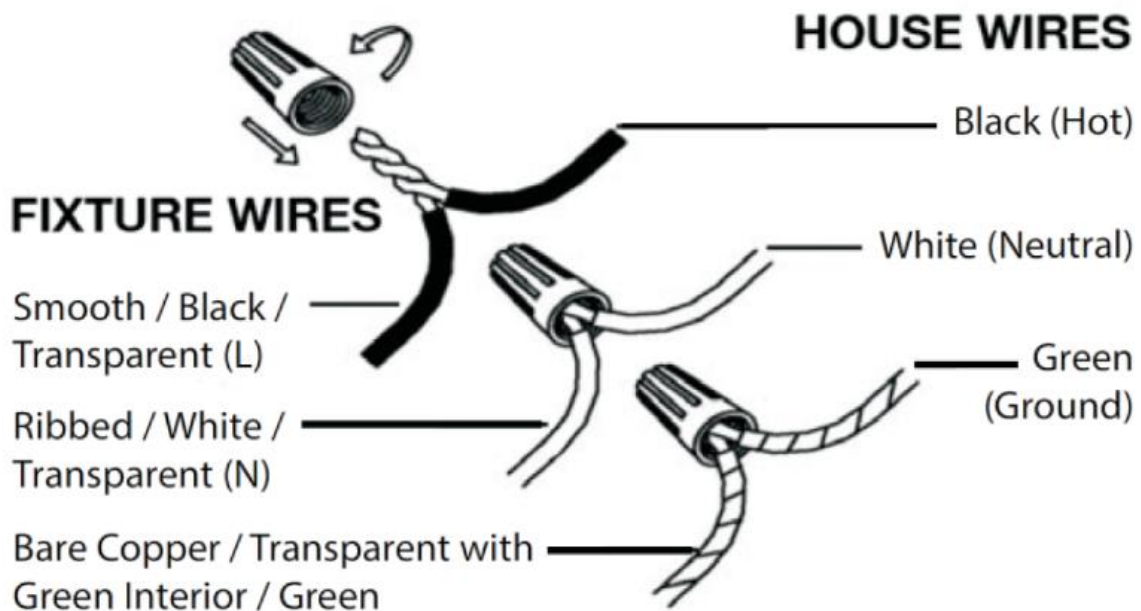

Wire Connections

ATTENTION:

FIXTURE INSTALLATION MUST BE DONE BY A LICENSED ELECTRICIAN

SHUT OFF POWER SUPPLY AT FUSE OR CIRCUIT BREAKER

USE ONLY THE SPECIFIED BULBS & DO NOT EXCEED THE MAXIMUM WATTAGE

Use standard wire connectors to make all wire connections.

Twist connectors until wires are tightly joined together.

Wrap each connection with approved electrical tape and carefully stuff all the connected wires into outlet box.