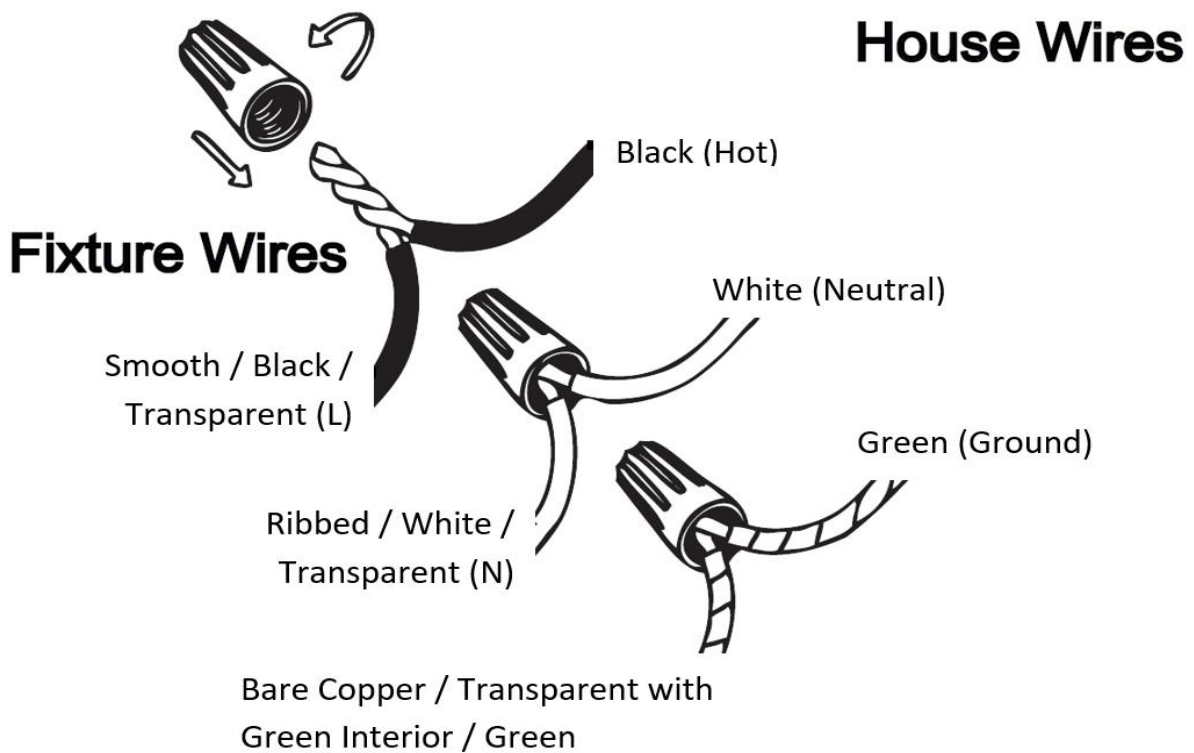

Item# SML329113-3K

Specifications

| | |
|--|---------------------------------|
| Category: Flush Mount | Finish: Chrome |
| Fixture Dimension: 15.75"D x 4.1"H | Overall Height: 4.1" |
| Chain/Rod Length: N/A | Wire Length: 1 ft. |
| Bulb: Integrated LED - 3000K - 1250 Lumen* | Maximum Wattage per Bulb: 25W |
| Voltage: 120V | Fixture Weight: 5.4 Kg (12 Lbs) |
| Location Rating: Suitable for damp locations | Safety Certification: CETL |

*** Compatible Dimmers:**

Lutron SCL-153P, Lutron TGCL-153P, Lutron MACL-153M, Lutron PD-6WCL RE, Lutron DV-603P, Lutron AY-600P

Wire Connections

ATTENTION

FIXTURE INSTALLATION MUST BE DONE BY A LICENSED ELECTRICIAN

SHUT OFF POWER SUPPLY AT FUSE OR CIRCUIT BREAKER

USE ONLY THE SPECIFIED BULBS AND DO NOT EXCEED THE MAXIMUM WATTAGE

Use standard wire connectors to make all wire connections

Twist connectors until wires are tightly joined

Wrap each connection with approved electrical tape and carefully stuff all the connected wires into outlet box

Assembly Instructions

Item# SML329113-3K