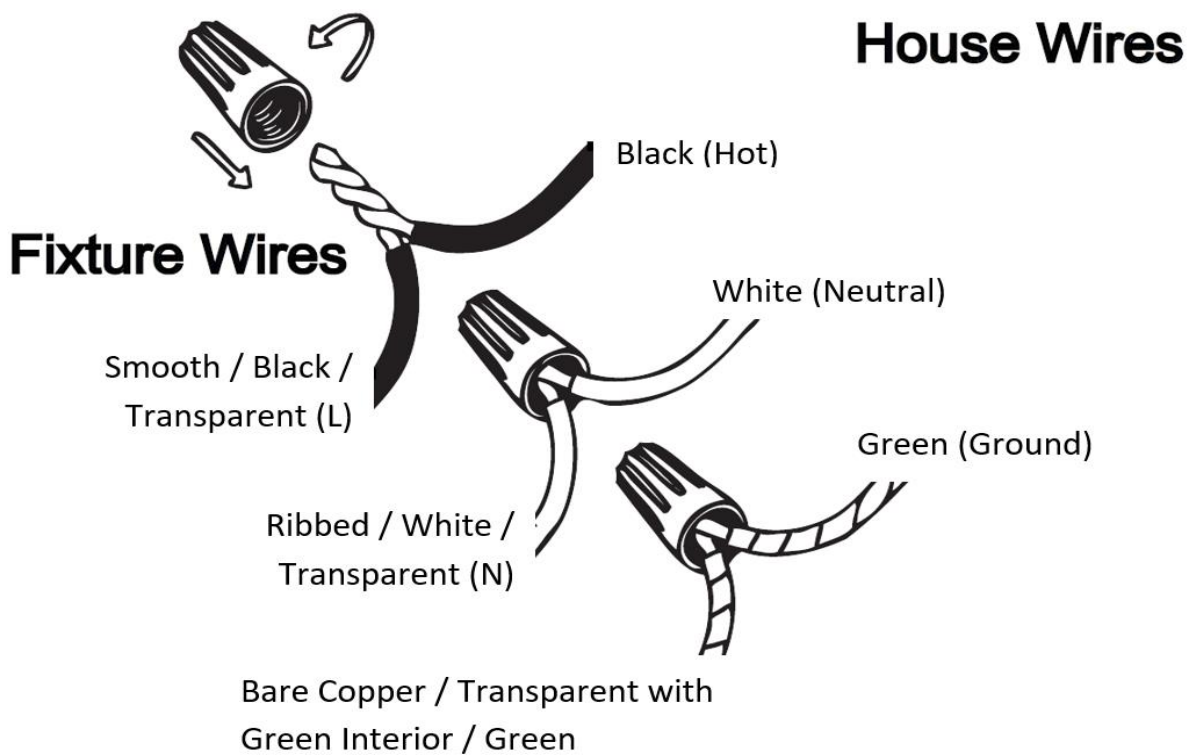

Item# SML329125-BK

Specifications

Category: Flush Mount	Finish: Black
Fixture Dimension: 15.75"D x 2.44"H	Overall Height: 2.44"
Chain/Rod Length: N/A	Wire Length: 1 ft.
Bulb: Integrated LED - 3CCT- 1362 Lumen*	Maximum Wattage: 30W
Voltage: 120V	Fixture Weight: 2.25 Kg (4.95Lbs)
Location Rating: Suitable for Damp Locations	Safety Certification: CETL

*** Compatible Dimmers:**

Lutron SCL-153P, Lutron TGCL-153P, Lutron MACL-153M, Lutron PD-6WCL RE, Lutron DV-603P, Lutron AY-600P

Wire Connections

ATTENTION

FIXTURE INSTALLATION MUST BE DONE BY A LICENSED ELECTRICIAN

SHUT OFF POWER SUPPLY AT FUSE OR CIRCUIT BREAKER

USE ONLY THE SPECIFIED BULBS AND DO NOT EXCEED THE MAXIMUM WATTAGE

Use standard wire connectors to make all wire connections

Twist connectors until wires are tightly joined