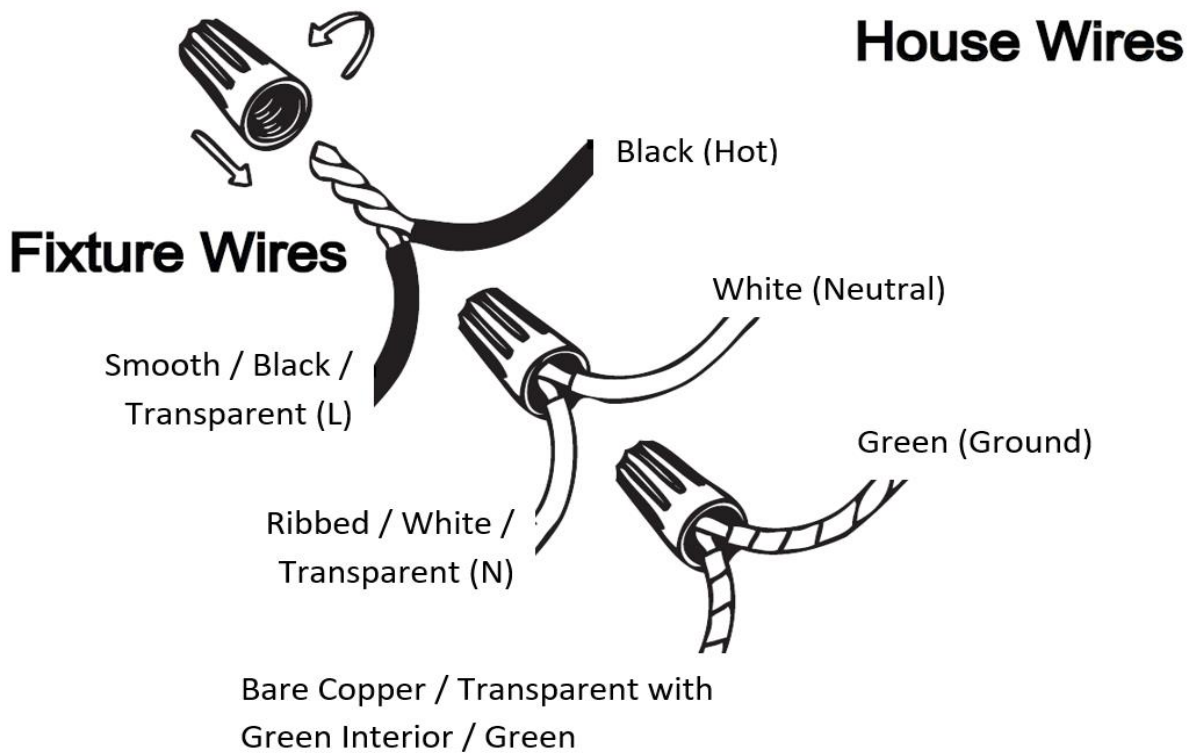

Wire Connections

ATTENTION

FIXTURE INSTALLATION MUST BE DONE BY A LICENSED ELECTRICIAN

SHUT OFF POWER SUPPLY AT FUSE OR CIRCUIT BREAKER

USE ONLY THE SPECIFIED BULBS AND DO NOT EXCEED THE MAXIMUM WATTAGE

Use standard wire connectors to make all wire connections

Twist connectors until wires are tightly joined

Wrap each connection with approved electrical tape and carefully stuff all the connected wires into outlet box