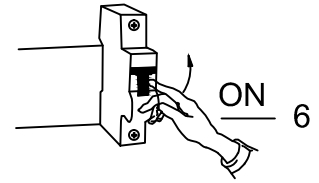

Item# SML333102-SM

Specifications

Category: Flush Mount

Fixture Dimension: D20"xH15"

Wire/Chain Length: N/A

Fixture Weight: 14.3Lbs(6.5Kg)

Fixture Finish: Crystal and Iron with Chrome

Bulb: 6x40W E12 Base-NOT INCLUDED

Maximum Wattage: 40W

Voltage: 120V

Approved Location: Dry Location

Safety Certification: CUL

Assembly Instructions

Item# SML333102-SM

Crystal Equipped

Wire Connections

ATTENTION:

FIXTURE INSTALLATION MUST BE DONE BY A LICENSED ELECTRICIAN
SHUT OFF POWER SUPPLY AT FUSE OR CIRCUIT BREAKER
USE ONLY THE SPECIFIED BULBS & DO NOT EXCEED THE MAXIMUM WATTAGE

Use standard wire connectors to make all wire connections.