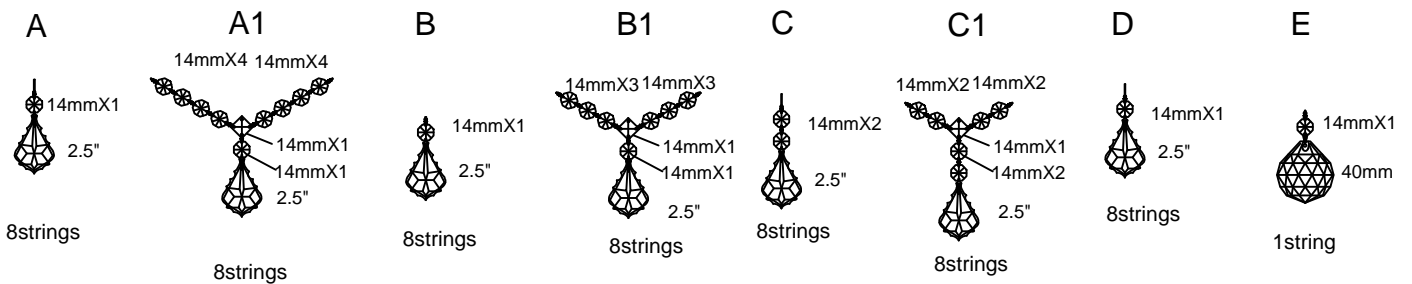

Item# SML333102-SM

Specifications

Category: Flush Mount

Fixture Dimension: D20"xH15"

Wire/Chain Length: N/A

Fixture Weight: 14.3Lbs(6.5Kg)

Fixture Finish: Crystal and Iron with Chrome

Bulb: 6x40W E12 Base-NOT INCLUDED

Maximum Wattage: 40W

Voltage: 120V

Approved Location: Dry Location

Safety Certification: CUL

Assembly Instructions

Item# SML333102-SM

Crystal Equipped

Wire Connections