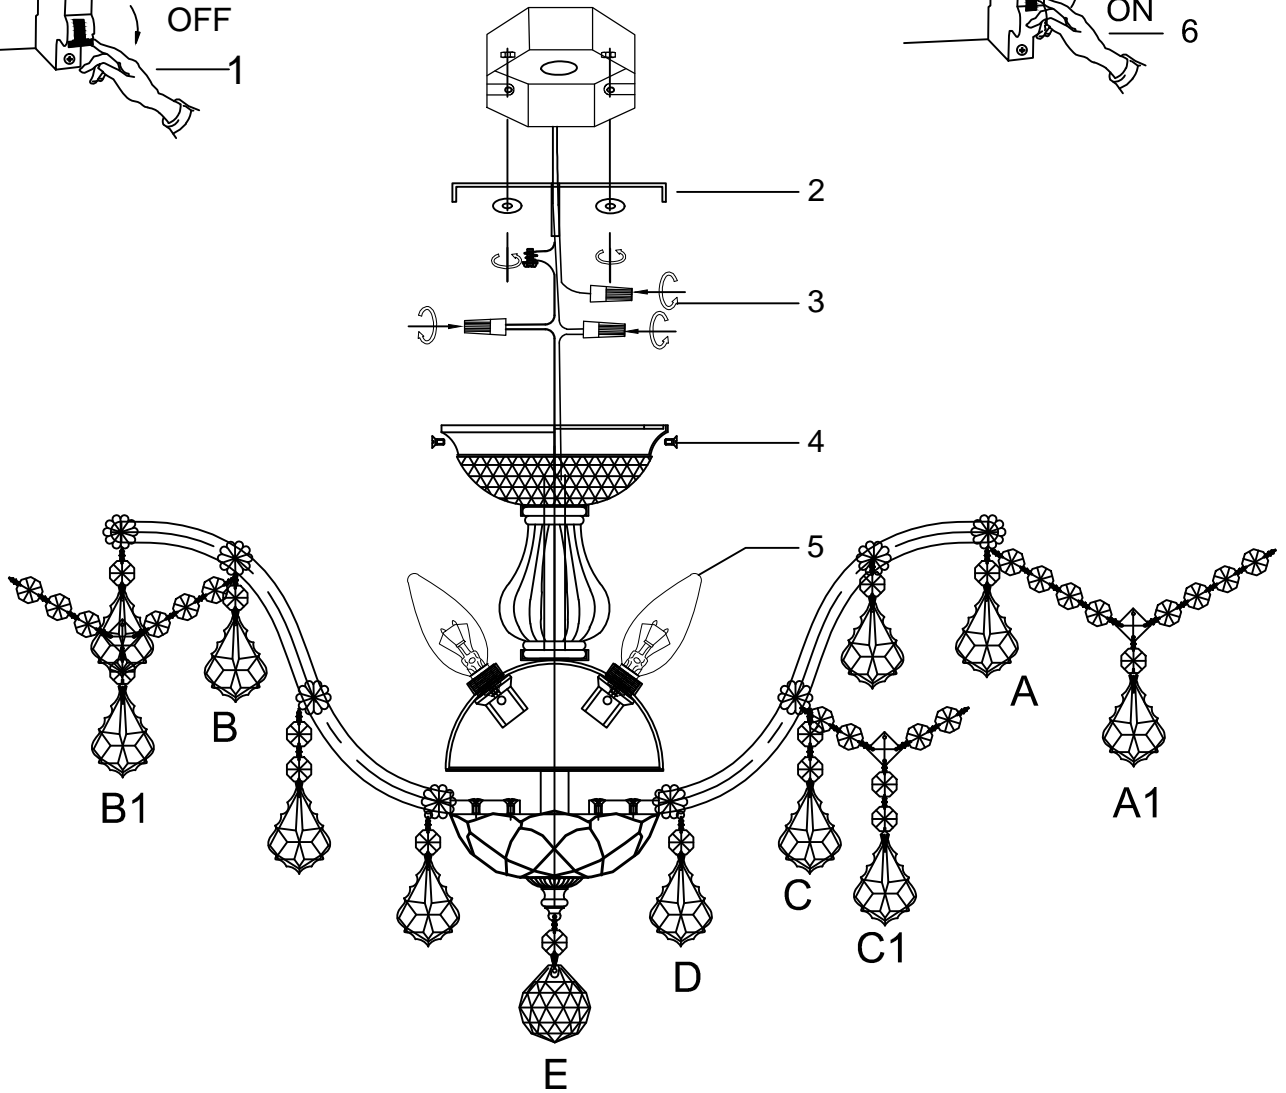

Item# SML333102-SM

Specifications

Category: Flush Mount

Fixture Dimension: D20"xH15"

Wire/Chain Length: N/A

Fixture Weight: 14.3Lbs(6.5Kg)

Fixture Finish: Crystal and Iron with Chrome

Bulb: 6x40W E12 Base-NOT INCLUDED

Maximum Wattage: 40W

Voltage: 120V

Approved Location: Dry Location

Safety Certification: CUL

Assembly Instructions

Item# SML333102-SM

Crystal Equipped

Wire Connections

ATTENTION:

FIXTURE INSTALLATION MUST BE DONE BY A LICENSED ELECTRICIAN
SHUT OFF POWER SUPPLY AT FUSE OR CIRCUIT BREAKER
USE ONLY THE SPECIFIED BULBS & DO NOT EXCEED THE MAXIMUM WATTAGE

Use standard wire connectors to make all wire connections.

Twist connectors until wires are tightly joined together.
Wrap each connection with approved electrical tape and
carefully stuff all the connected wires into outlet box.