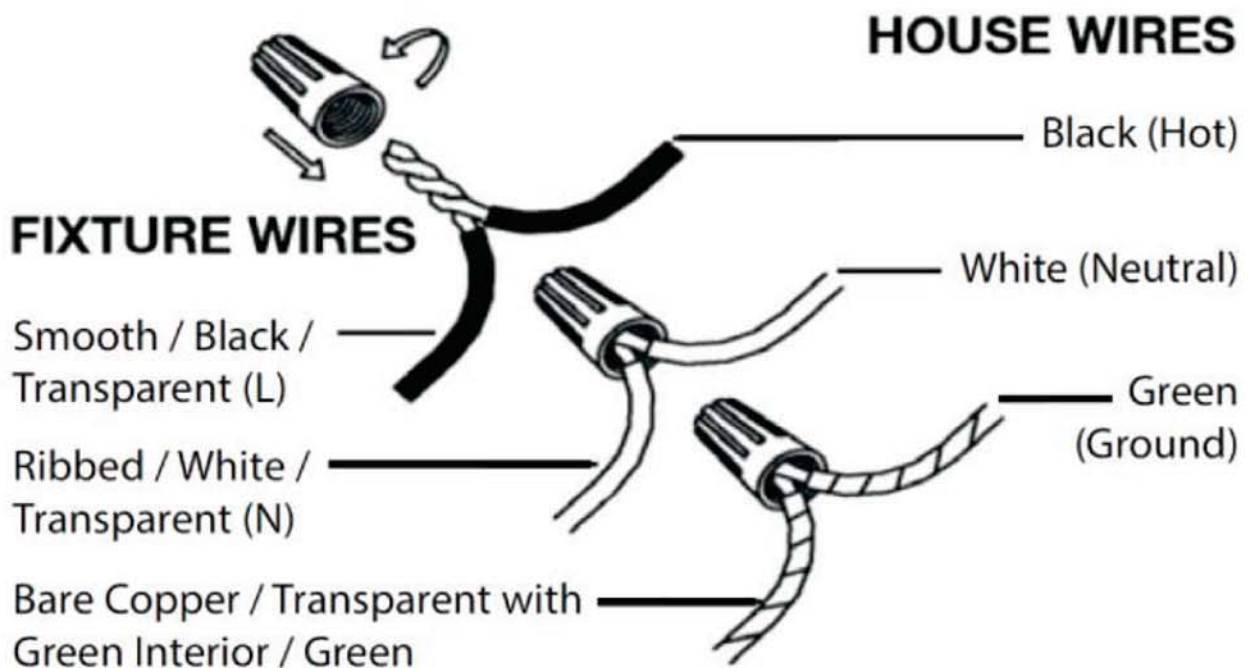

Item# SML333102-SM

Specifications

Category: Flush Mount

Fixture Dimension: D20"xH15"

Wire/Chain Length: N/A

Fixture Weight: 14.3Lbs(6.5Kg)

Fixture Finish: Crystal and Iron with Chrome

Bulb: 6x40W E12 Base-NOT INCLUDED

Maximum Wattage: 40W

Voltage: 120V

Approved Location: Dry Location

Safety Certification: CUL

Assembly Instructions

Item# SML333102-SM

Crystal Equipped

Wire Connections

ATTENTION:

FIXTURE INSTALLATION MUST BE DONE BY A LICENSED ELECTRICIAN
SHUT OFF POWER SUPPLY AT FUSE OR CIRCUIT BREAKER
USE ONLY THE SPECIFIED BULBS & DO NOT EXCEED THE MAXIMUM WATTAGE

Use standard wire connectors to make all wire connections.

Twist connectors until wires are tightly joined together.
Wrap each connection with approved electrical tape and
carefully stuff all the connected wires into outlet box.