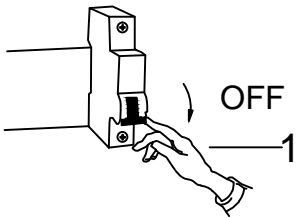

Item# SML333102-SM

Specifications

Category: Flush Mount

Fixture Dimension: D20"xH15"

Wire/Chain Length: N/A

Fixture Weight: 14.3Lbs(6.5Kg)

Fixture Finish: Crystal and Iron with Chrome

Bulb: 6x40W E12 Base-NOT INCLUDED

Maximum Wattage: 40W

Voltage: 120V

Approved Location: Dry Location

Safety Certification: CUL

Assembly Instructions

Item# SML333102-SM

Crystal Equipped

Wire Connections

ATTENTION:

FIXTURE INSTALLATION MUST BE DONE BY A LICENSED ELECTRICIAN
SHUT OFF POWER SUPPLY AT FUSE OR CIRCUIT BREAKER
USE ONLY THE SPECIFIED BULBS & DO NOT EXCEED THE MAXIMUM WATTAGE

Use standard wire connectors to make all wire connections.