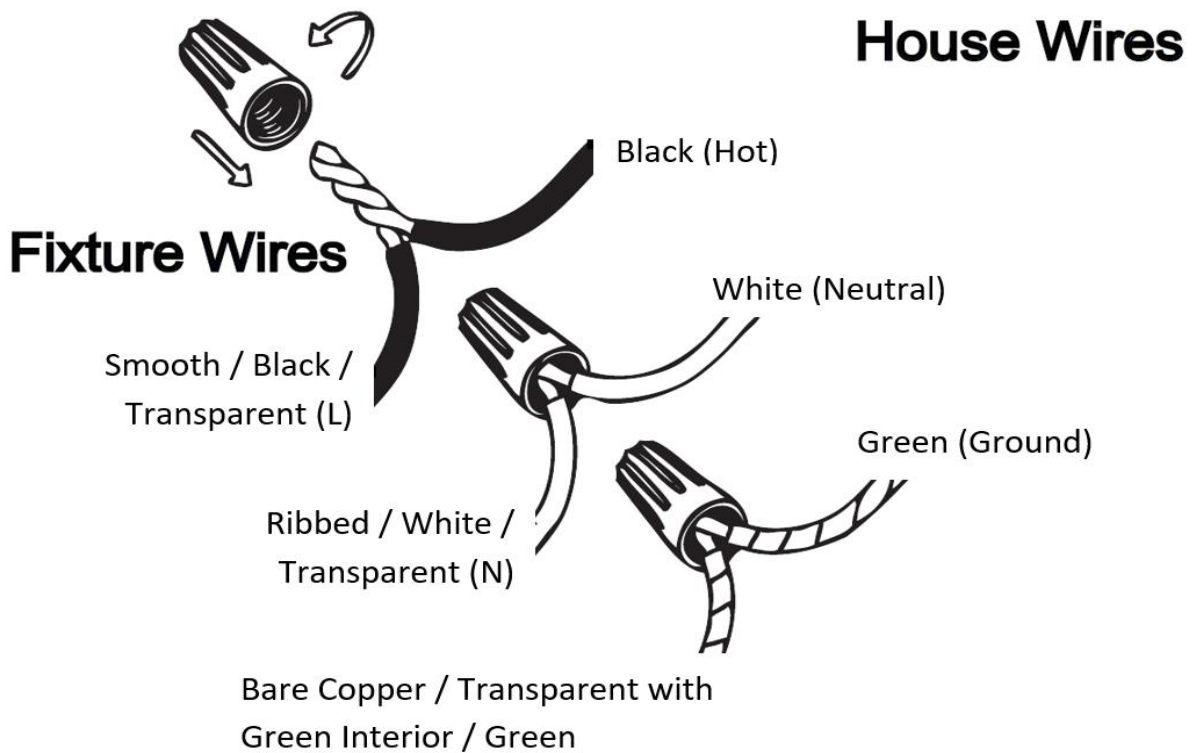

Item# SML337104-3-CH

Specifications

Category: Vanity Light	Finish: Chrome
Fixture Dimension: 25"L x 5.38"W x 3.38"H	Overall Height: 3.38"
Chain/Rod Length: N/A	Wire Length:0.66 ft.
Bulb: Integrated Dimmable* LED 3000K	Maximum Wattage per Bulb: 25W
Voltage: 120V	Fixture Weight: 3.0Kgs (6.61Lbs)
Location Rating:Damp Location Only	Safety Certification: CETL

Wire Connections

ATTENTION

FIXTURE INSTALLATION MUST BE DONE BY A LICENSED ELECTRICIAN

SHUT OFF POWER SUPPLY AT FUSE OR CIRCUIT BREAKER

USE ONLY THE SPECIFIED BULBS AND DO NOT EXCEED THE MAXIMUM WATTAGE

Use standard wire connectors to make all wire connections

Twist connectors until wires are tightly joined

Wrap each connection with approved electrical tape and carefully stuff all the connected wires into outlet box

Assembly Instructions

Item# SML337104-3-CH