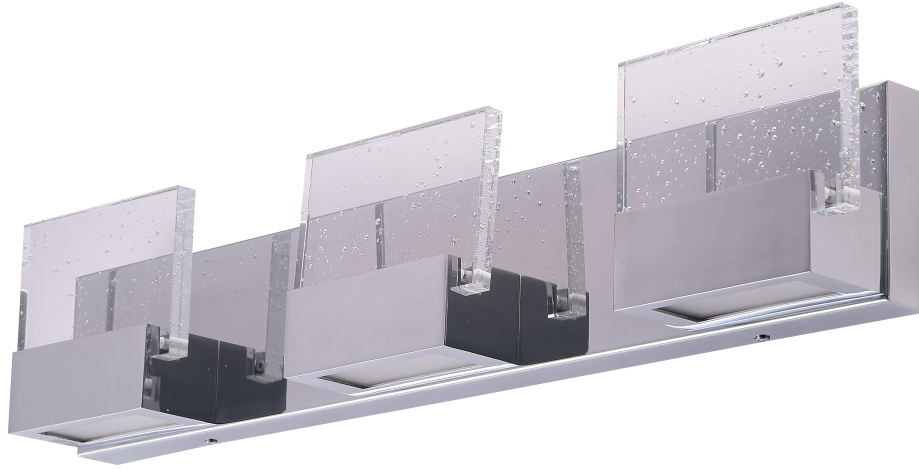

Item# SML337104-3-CH

Specifications

Category: Vanity Light	Finish: Chrome
Fixture Dimension: 25"L x 5.38"W x 3.38"H	Overall Height: 3.38"
Chain/Rod Length: N/A	Wire Length:0.66 ft.
Bulb: Integrated Dimmable* LED 3000K	Maximum Wattage per Bulb: 25W
Voltage: 120V	Fixture Weight: 3.0Kgs (6.61Lbs)
Location Rating:Damp Location Only	Safety Certification: CETL