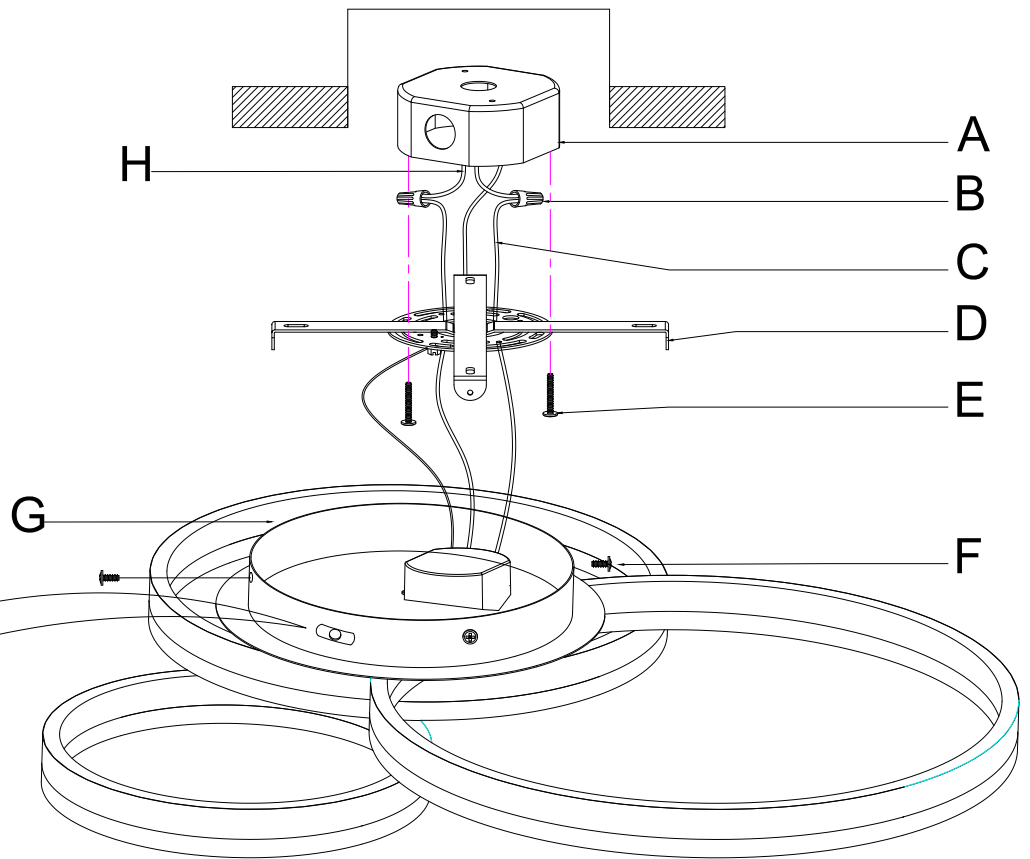

Assembly Instructions

Item# SML340100-CH

CCT SWITCH

COLOURS CHANGING PRESETS:
3000K-4000K-5000K as label.