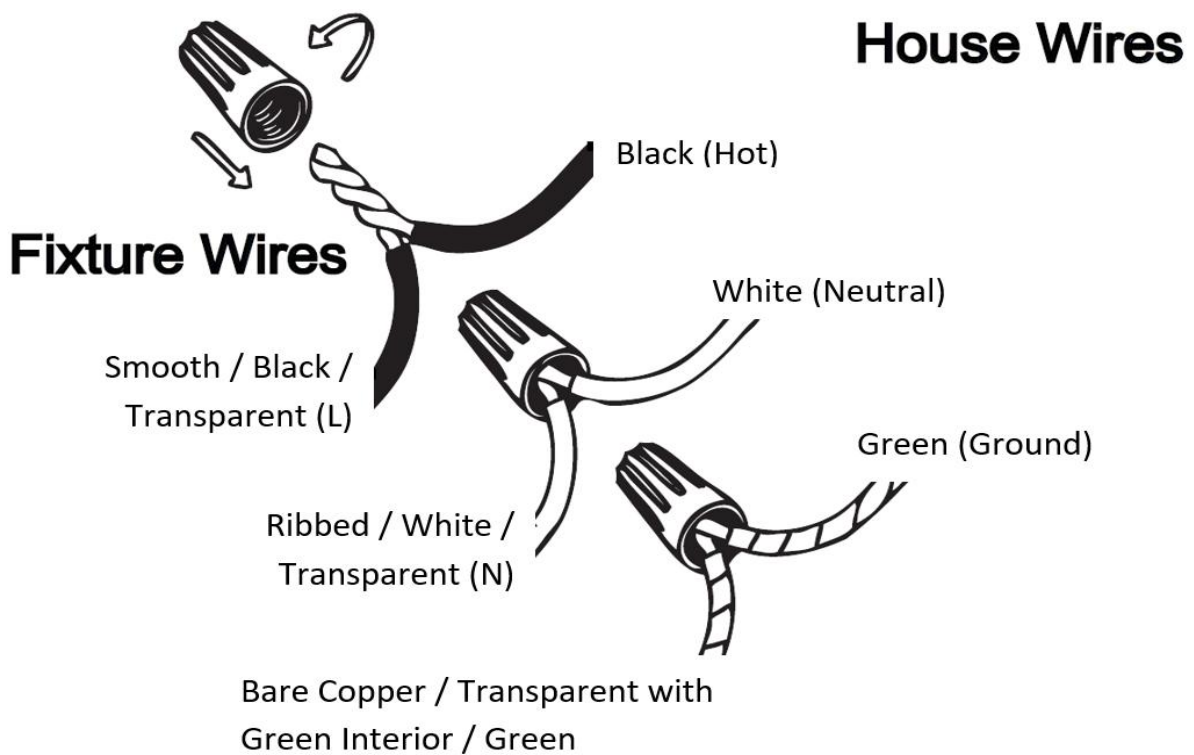

Item# SML340101-BK

Specifications

Category: Ceiling	Finish: BK
Fixture Dimension: 23.2"L x23.2"W x 7.5"H	Overall Height: 7.5"
Chain/Rod Length: /	Wire Length: /
Bulb: Integrated LED – 3CCT - 2100Lumen*	Maximum Wattage per Bulb: 45W
Voltage: 120V	Fixture Weight: 4 Kg (8.8 Lbs)
Location Rating: Suitable for Damp Locations	Safety Certification: CETL

* Compatible Dimmers:

Lutron MACL-153M Lutron DVL-153P Lutron SCL-153P Leviton IPL06-10Z Leviton 6674-POW

Wire Connections

ATTENTION

FIXTURE INSTALLATION MUST BE DONE BY A LICENSED ELECTRICIAN

SHUT OFF POWER SUPPLY AT FUSE OR CIRCUIT BREAKER

USE ONLY THE SPECIFIED BULBS AND DO NOT EXCEED THE MAXIMUM WATTAGE

Use standard wire connectors to make all wire connections

Twist connectors until wires are tightly joined

Wrap each connection with approved electrical tape and carefully stuff all the connected wires into outlet box