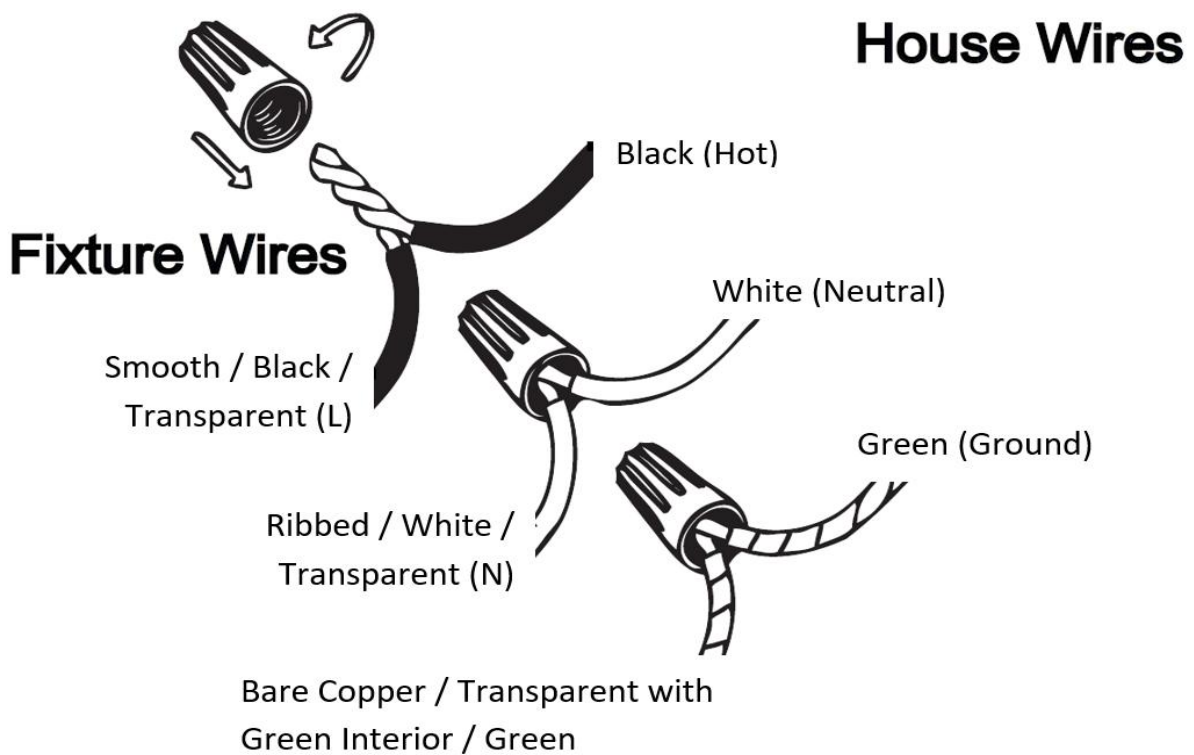

Item# SML340101-GD

Specifications

Category: Ceiling	Finish: GD
Fixture Dimension: 23.2"L x23.2"W x 7.5"H	Overall Height: 7.5"
Chain/Rod Length: /	Wire Length: /
Bulb: Integrated LED – 3CCT - 2150Lumen*	Maximum Wattage per Bulb: 45W
Voltage: 120V	Fixture Weight: 4 Kg (8.8 Lbs)
Location Rating: Suitable for Damp Locations	Safety Certification: CETL

* Compatible Dimmers:

Lutron MACL-153M Lutron DVL-153P Lutron SCL-153P Leviton IPL06-10Z Leviton 6674-POW

Wire Connections

ATTENTION

FIXTURE INSTALLATION MUST BE DONE BY A LICENSED ELECTRICIAN

SHUT OFF POWER SUPPLY AT FUSE OR CIRCUIT BREAKER

USE ONLY THE SPECIFIED BULBS AND DO NOT EXCEED THE MAXIMUM WATTAGE

Use standard wire connectors to make all wire connections

Twist connectors until wires are tightly joined

Wrap each connection with approved electrical tape and carefully stuff all the connected wires into outlet box