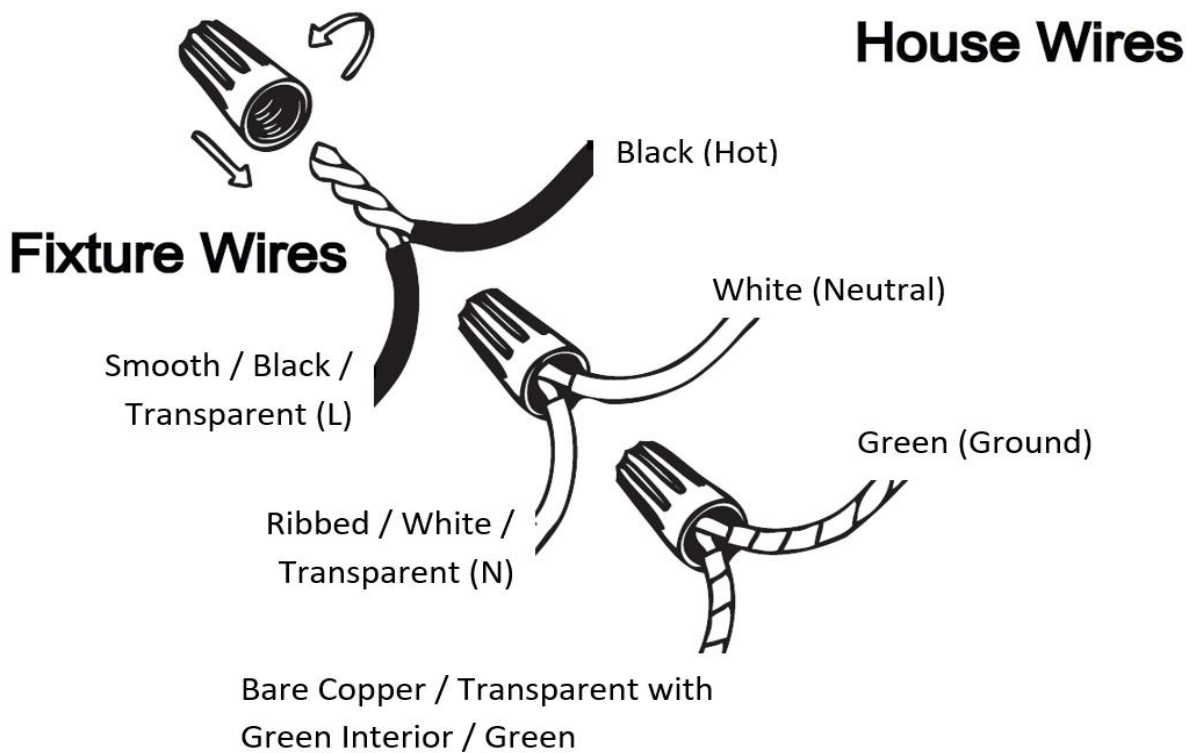

Item# SML429114-4-3K-BN

Specifications

Category: Vanity Light	Finish: Brushed Nickel
Fixture Dimension: 26.2"L x 4.9" W x 6"H	Overall Height: 6"
Chain/Rod Length: N/A	Wire Length: 1 ft.(30cm)
Bulb: Integrated LED - 3000K- 1400 Lumen*	Maximum Wattage per Bulb: 4*5W
Voltage: 120V	Fixture Weight: 3.4 Kg (7.5 Lbs)
Location Rating: Suitable for Damp Locations	Safety Certification: CETL

Wire Connections

ATTENTION

FIXTURE INSTALLATION MUST BE DONE BY A LICENSED ELECTRICIAN

SHUT OFF POWER SUPPLY AT FUSE OR CIRCUIT BREAKER

USE ONLY THE SPECIFIED BULBS AND DO NOT EXCEED THE MAXIMUM WATTAGE

Use standard wire connectors to make all wire connections

Twist connectors until wires are tightly joined

Wrap each connection with approved electrical tape and carefully stuff all the connected wires into outlet box

Assembly Instructions

Item# SML429114-4-3K-BN