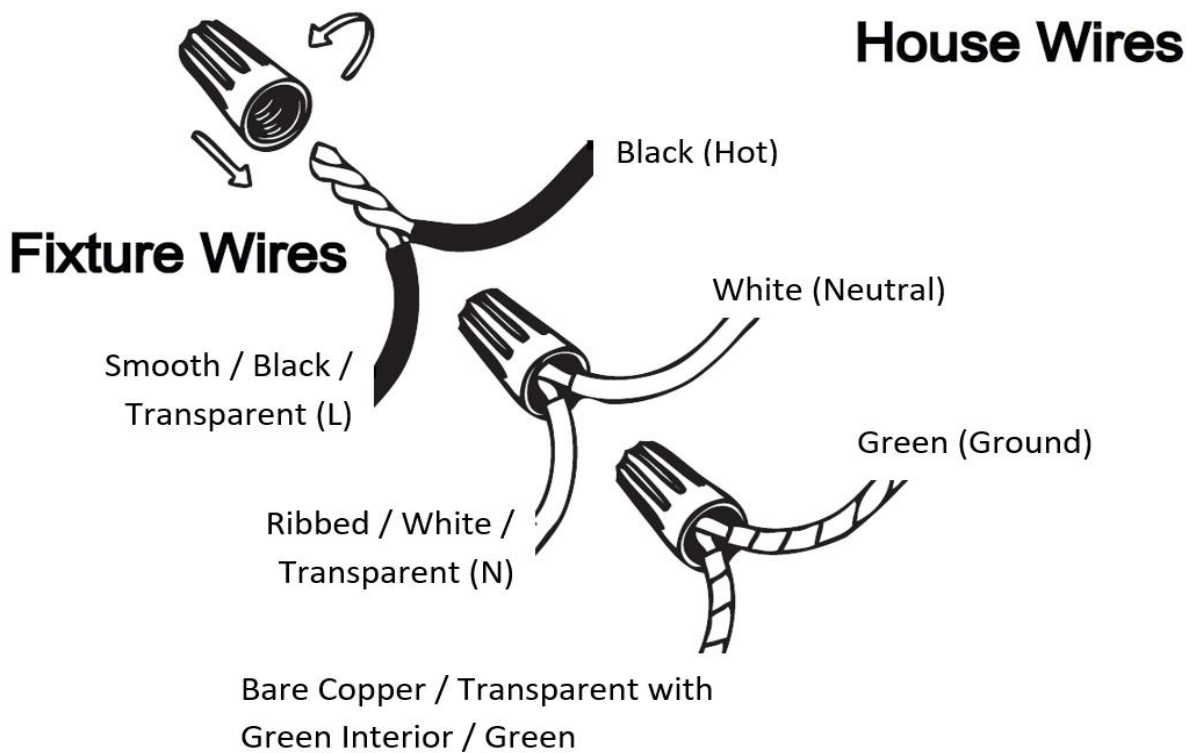

Item# SML429115-3K-CH

Specifications

Category: Vanity Light	Finish: Chrome Plating
Fixture Dimension: 13.8"L x 4.4"W x 3"H	Overall Height: 3"
Chain/Rod Length: N/A	Wire Length: 1 ft.
Bulb: Integrated LED - 3000K - 500 Lumen*	Maximum Wattage per Bulb: 2*5W
Voltage: 120V	Fixture Weight: 1.9 Kg (4.2 Lbs)
Location Rating: Suitable for damp locations	Safety Certification: CETL

*** Compatible Dimmers:**

Lutron SCL-153P, Lutron TGCL-153P, Lutron MACL-153M, Lutron PD-6WCL RE, Lutron DV-603P, Lutron AY-600P

Wire Connections

ATTENTION

FIXTURE INSTALLATION MUST BE DONE BY A LICENSED ELECTRICIAN

SHUT OFF POWER SUPPLY AT FUSE OR CIRCUIT BREAKER

USE ONLY THE SPECIFIED BULBS AND DO NOT EXCEED THE MAXIMUM WATTAGE

Use standard wire connectors to make all wire connections

Twist connectors until wires are tightly joined

Wrap each connection with approved electrical tape and carefully stuff all the connected wires into outlet box

Assembly Instructions

Item# SML429115-3K-CH