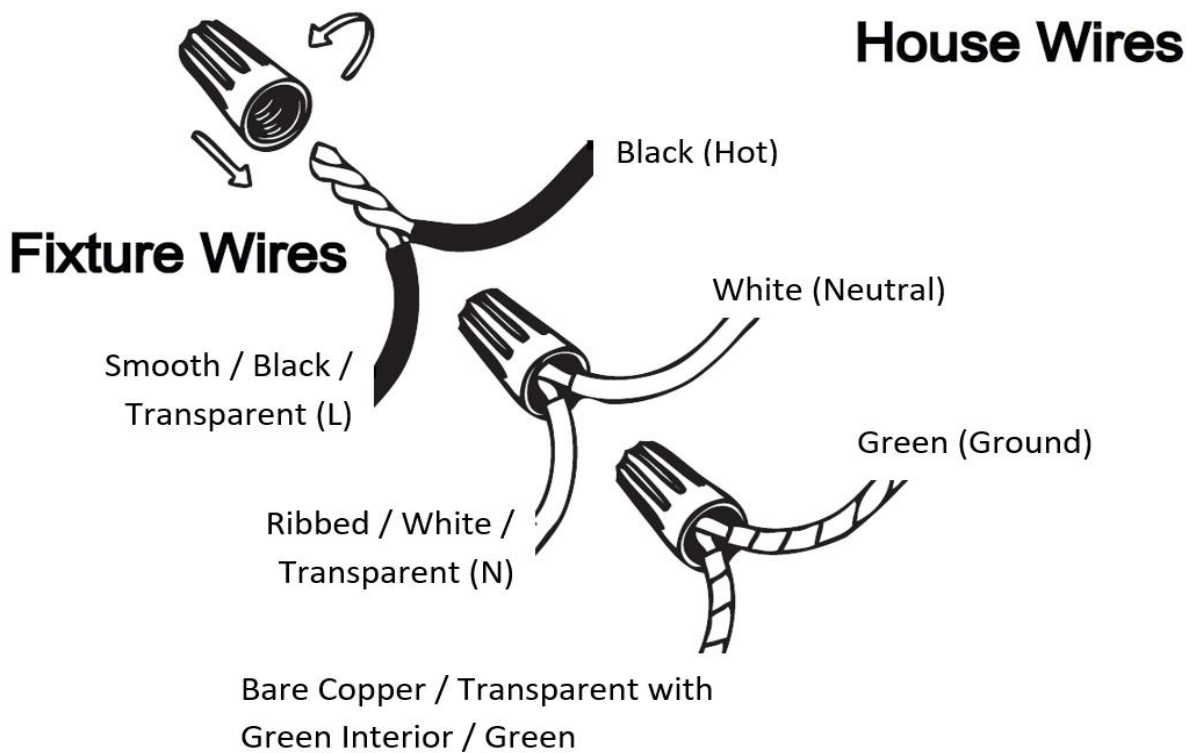

Item# SML429115-3K-GD

Specifications

Category: Vanity Light	Finish: Gold Plating
Fixture Dimension: 13.8"L x 4.4"W x 3"H	Overall Height: 3"
Chain/Rod Length: N/A	Wire Length: 1 ft.
Bulb: Integrated LED - 3000K - 500 Lumen*	Maximum Wattage per Bulb: 2*5W
Voltage: 120V	Fixture Weight: 1.9 Kg (4.2 Lbs)
Location Rating: Suitable for damp locations	Safety Certification: CETL

* Compatible Dimmers:

Lutron SCL-153P, Lutron TGCL-153P, Lutron MACL-153M, Lutron PD-6WCL RE, Lutron DV-603P, Lutron AY-600P

Wire Connections

ATTENTION

FIXTURE INSTALLATION MUST BE DONE BY A LICENSED ELECTRICIAN

SHUT OFF POWER SUPPLY AT FUSE OR CIRCUIT BREAKER

USE ONLY THE SPECIFIED BULBS AND DO NOT EXCEED THE MAXIMUM WATTAGE

Use standard wire connectors to make all wire connections

Twist connectors until wires are tightly joined