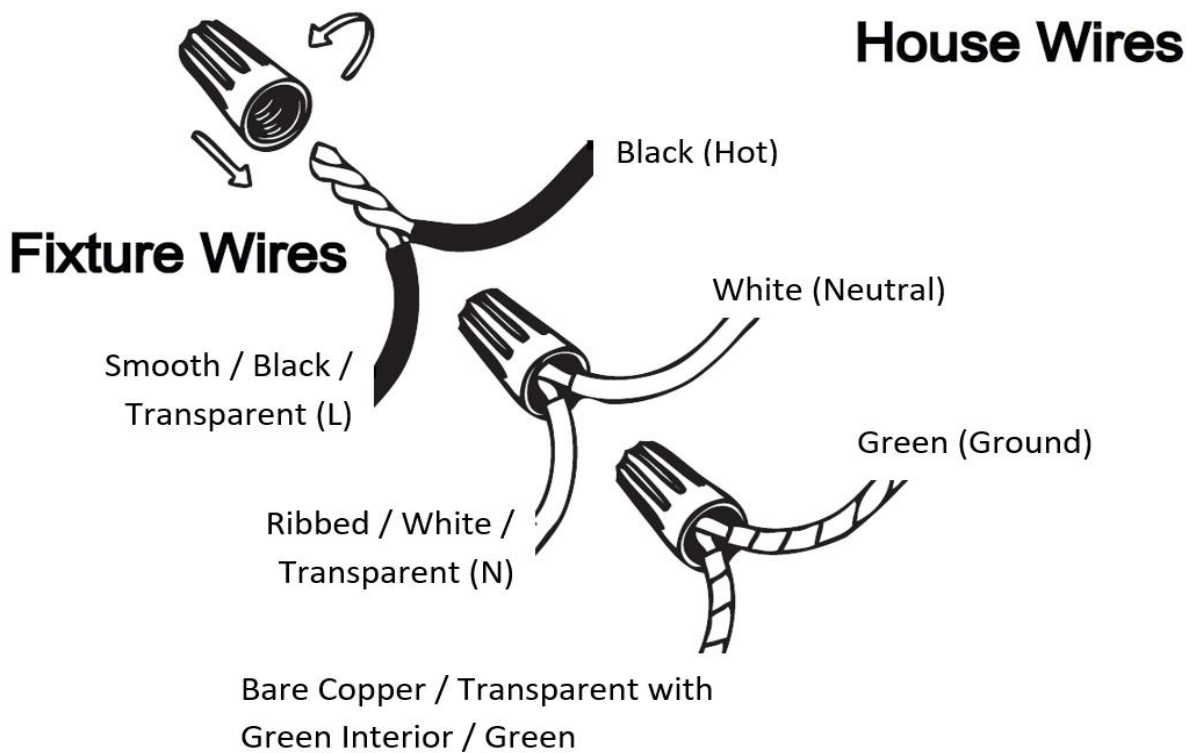

Item# SML429139-CH

Specifications

Category: Vanity Light	Finish: Chrome
Fixture Dimension: 24"W x 4.5"D x 3.25"H	Overall Height: 3.25"
Chain/Rod Length: N/A	Wire Length: 6".
Bulb: Integrated LED - 3000K /4000K/5000K-1000 Lumen*	Maximum Wattage per Bulb: 18W
Voltage: 120V	Fixture Weight: 1.4 Kg (3.08 Lbs)
Location Rating: Suitable for damp locations	Safety Certification: CETL

*** Compatible Dimmers:**

Lutron SCL-153P, Lutron TGCL-153P, Lutron MACL-153M, Lutron PD-6WCL RE, Lutron DV-603P, Lutron AY-600P

Wire Connections

ATTENTION

FIXTURE INSTALLATION MUST BE DONE BY A LICENSED ELECTRICIAN

SHUT OFF POWER SUPPLY AT FUSE OR CIRCUIT BREAKER

USE ONLY THE SPECIFIED BULBS AND DO NOT EXCEED THE MAXIMUM WATTAGE

Use standard wire connectors to make all wire connections

Twist connectors until wires are tightly joined