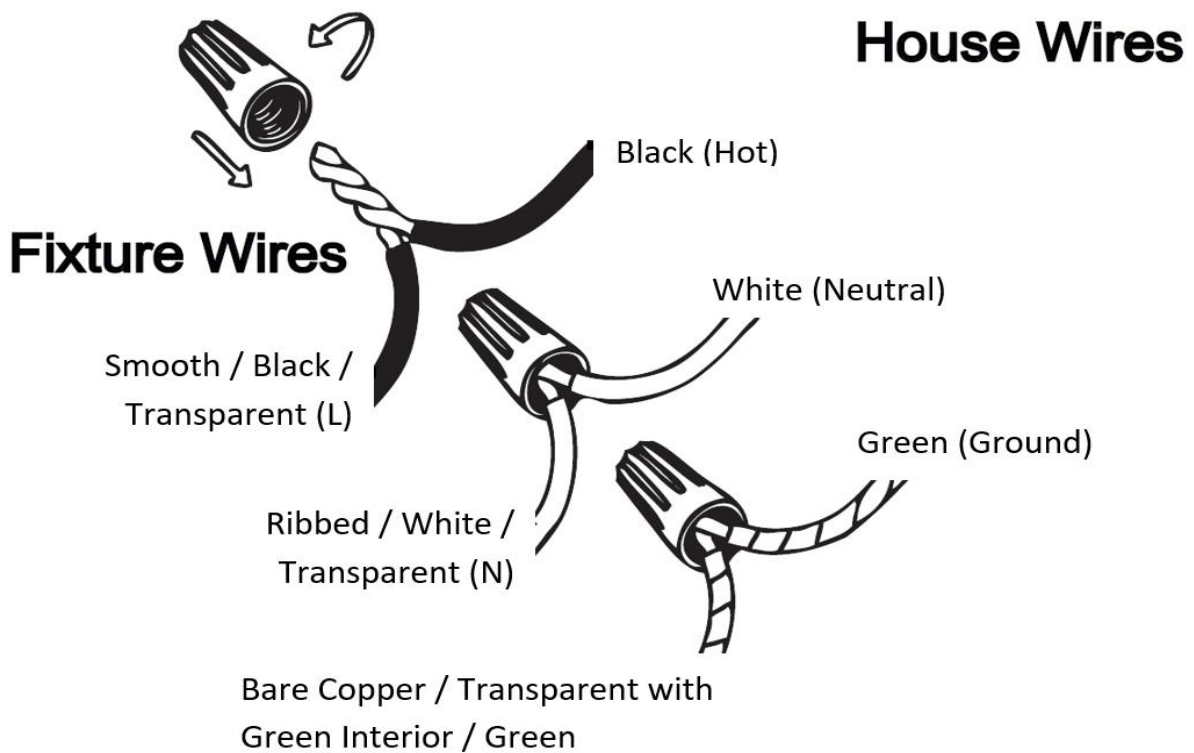

Item# SML429139-GD

Specifications

Category: Vanity Light	Finish: Gold
Fixture Dimension: 24"W x 4.5"D x 3.25"H	Overall Height: 3.25"
Chain/Rod Length: N/A	Wire Length: 6".
Bulb: Integrated LED - 3000K /4000K/5000K-1000 Lumen*	Maximum Wattage per Bulb: 18W
Voltage: 120V	Fixture Weight: 1.4 Kg (3.08 Lbs)
Location Rating: Suitable for damp locations	Safety Certification: CETL

* Compatible Dimmers:

Lutron SCL-153P, Lutron TGCL-153P, Lutron MACL-153M, Lutron PD-6WCL RE, Lutron DV-603P, Lutron AY-600P

Wire Connections

ATTENTION

FIXTURE INSTALLATION MUST BE DONE BY A LICENSED ELECTRICIAN

SHUT OFF POWER SUPPLY AT FUSE OR CIRCUIT BREAKER

USE ONLY THE SPECIFIED BULBS AND DO NOT EXCEED THE MAXIMUM WATTAGE

Use standard wire connectors to make all wire connections

Twist connectors until wires are tightly joined