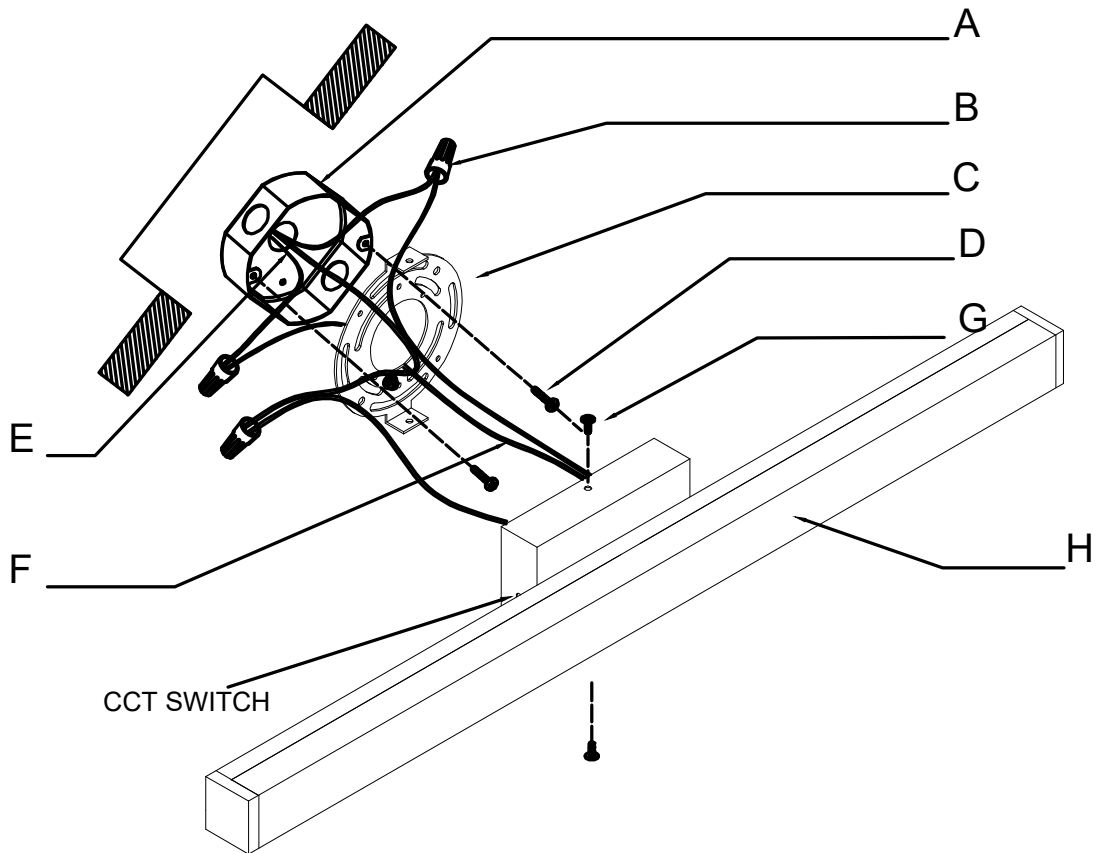

**Item# SML440104-CH**

**Specifications**

Category: Vanity	Finish: CH
Fixture Dimension: 23.7"Lx 3.1"Ex 4.3"H	Overall Height: 4.3"
Chain/Rod Length: /	Wire Length: /
Bulb: Integrated LED – 3CCT - 1080Lumen*	Maximum Wattage: 18W
Voltage: 120V	Fixture Weight: 1.1 Kg (2.42 Lbs)
Location Rating: Suitable for Damp Locations	Safety Certification: CETL

### ATTENTION

FIXTURE INSTALLATION MUST BE DONE BY A LICENSED ELECTRICIAN

SHUT OFF POWER SUPPLY AT FUSE OR CIRCUIT BREAKER

USE ONLY THE SPECIFIED BULBS AND DO NOT EXCEED THE MAXIMUM WATTAGE

Use standard wire connectors to make all wire connections

Twist connectors until wires are tightly joined

Wrap each connection with approved electrical tape and carefully stuff all the connected wires into outlet box

## Assembly Instructions

Item# SML440104-CH

Part included		
QTY	Part Description	Code
0	Junction box	A
3	Wires Nuts	B
1	Mounting bracket	C
2	Mounting screws 1	D
0	Leading wires	E
2	Wires	F
2	Mounting screws 2	G
1	Frame	H