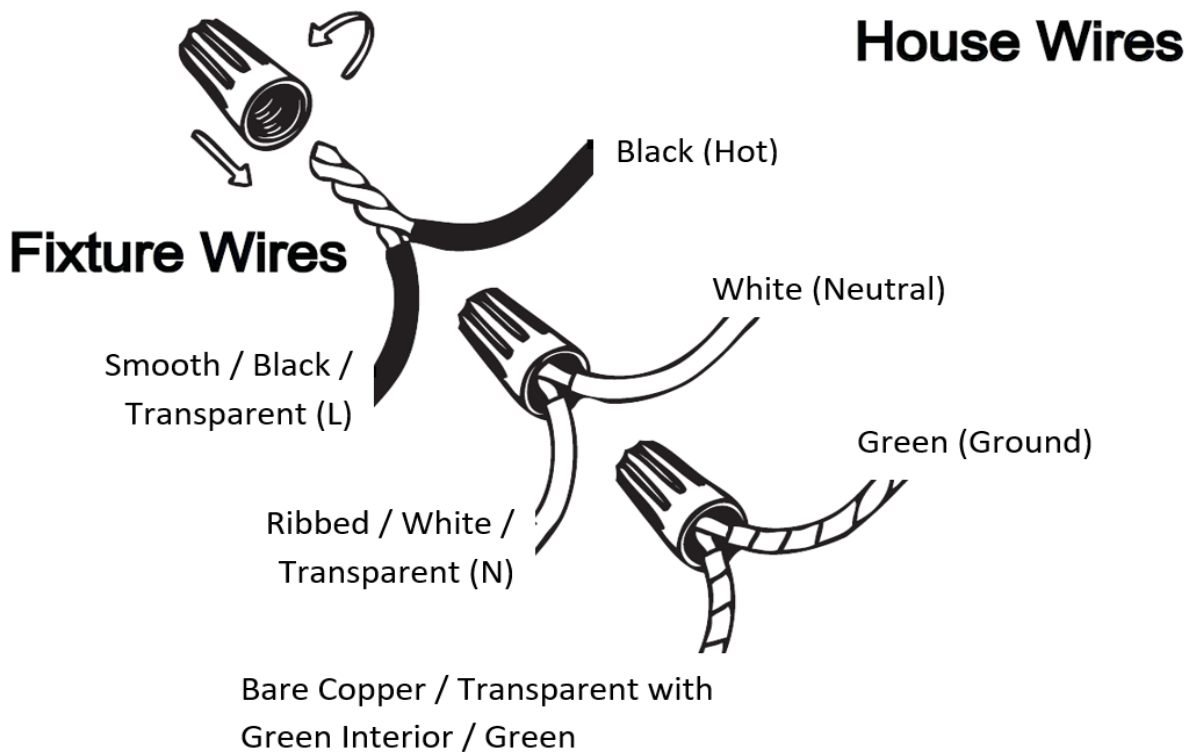

Item# SML440104-GD

Specifications

Category: Vanity	Finish: GD
Fixture Dimension: 23.7"Lx 3.1"Ex 4.3"H	Overall Height: 4.3"
Chain/Rod Length: /	Wire Length: /
Bulb: Integrated LED – 3CCT - 1070Lumen*	Maximum Wattage: 18W
Voltage: 120V	Fixture Weight: 1.1 Kg (2.42 Lbs)
Location Rating: Suitable for Damp Locations	Safety Certification: CETL

* Compatible Dimmers:

Lutron MACL-153M Lutron DVL-153P Lutron SCL-153P Leviton IPL06-10Z Leviton 6674-POW

Wire Connections

ATTENTION

FIXTURE INSTALLATION MUST BE DONE BY A LICENSED ELECTRICIAN

SHUT OFF POWER SUPPLY AT FUSE OR CIRCUIT BREAKER

USE ONLY THE SPECIFIED BULBS AND DO NOT EXCEED THE MAXIMUM WATTAGE

Use standard wire connectors to make all wire connections

Twist connectors until wires are tightly joined

Wrap each connection with approved electrical tape and carefully stuff all the connected wires into outlet box

3 COLOURS CHANGING PRESETS:3000K-4000K-5000K. 1 level is 3000K, 2 level is 4000K, 3 level is 5000K, (see switch for details.)