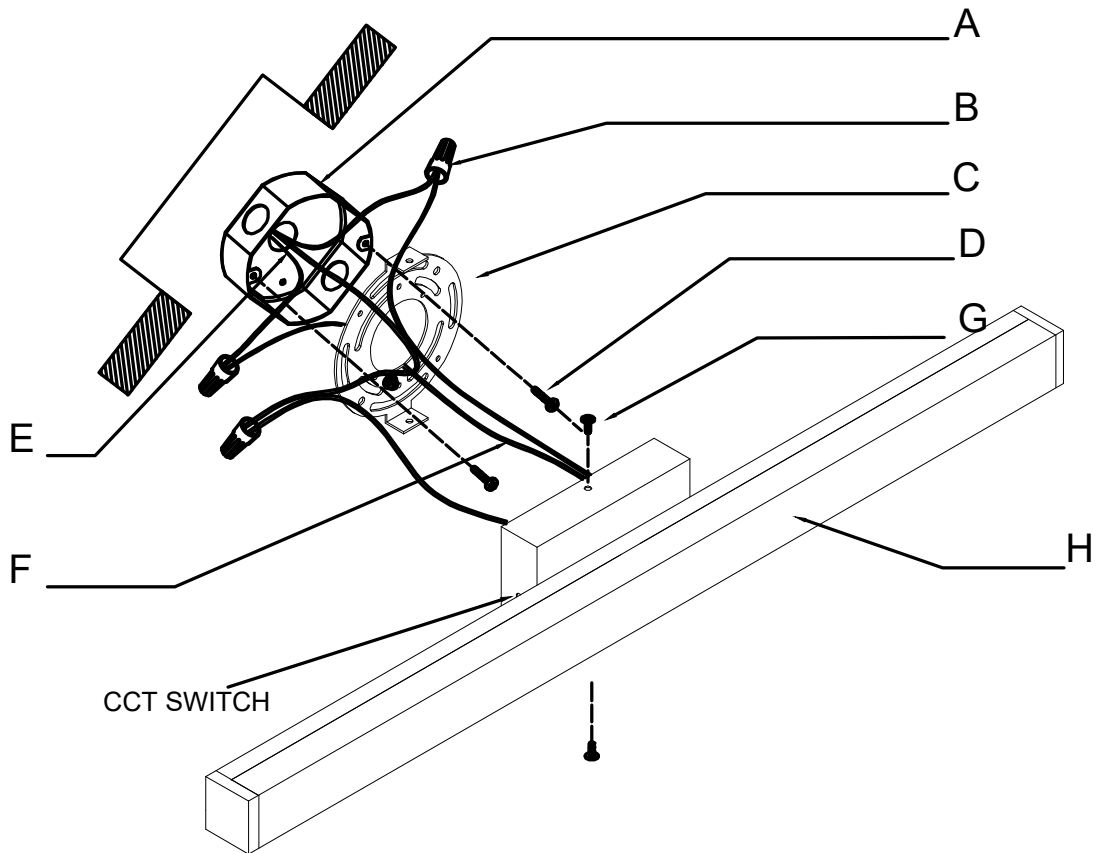

Item# SML440104-GD

Specifications

Category: Vanity	Finish: GD
Fixture Dimension: 23.7"Lx 3.1"Ex 4.3"H	Overall Height: 4.3"
Chain/Rod Length: /	Wire Length: /
Bulb: Integrated LED – 3CCT - 1070Lumen*	Maximum Wattage: 18W
Voltage: 120V	Fixture Weight: 1.1 Kg (2.42 Lbs)
Location Rating: Suitable for Damp Locations	Safety Certification: CETL

USE ONLY THE SPECIFIED BULBS AND DO NOT EXCEED THE MAXIMUM WATTAGE

Use standard wire connectors to make all wire connections

Twist connectors until wires are tightly joined

Wrap each connection with approved electrical tape and carefully stuff all the connected wires into outlet box

Assembly Instructions

Item# SML440104-GD

Part included		
QTY	Part Description	Code
0	Junction box	A
3	Wires Nuts	B
1	Mounting bracket	C
2	Mounting screws 1	D
0	Leading wires	E
2	Wires	F
2	Mounting screws 2	G
1	Frame	H