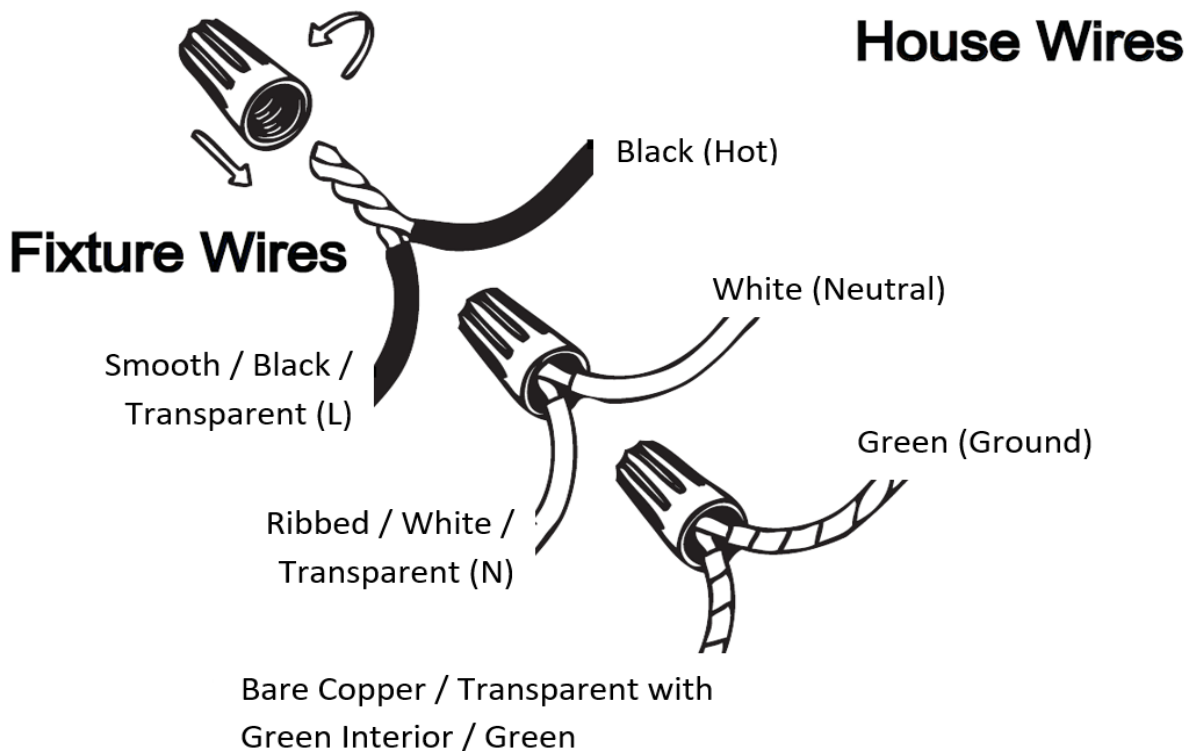

Wire Connections

ATTENTION

FIXTURE INSTALLATION MUST BE DONE BY A LICENSED ELECTRICIAN

SHUT OFF POWER SUPPLY AT FUSE OR CIRCUIT BREAKER

USE ONLY THE SPECIFIED BULBS AND DO NOT EXCEED THE MAXIMUM WATTAGE

Use standard wire connectors to make all wire connections

Twist connectors until wires are tightly joined

Wrap each connection with approved electrical tape and carefully stuff all the connected wires into outlet box