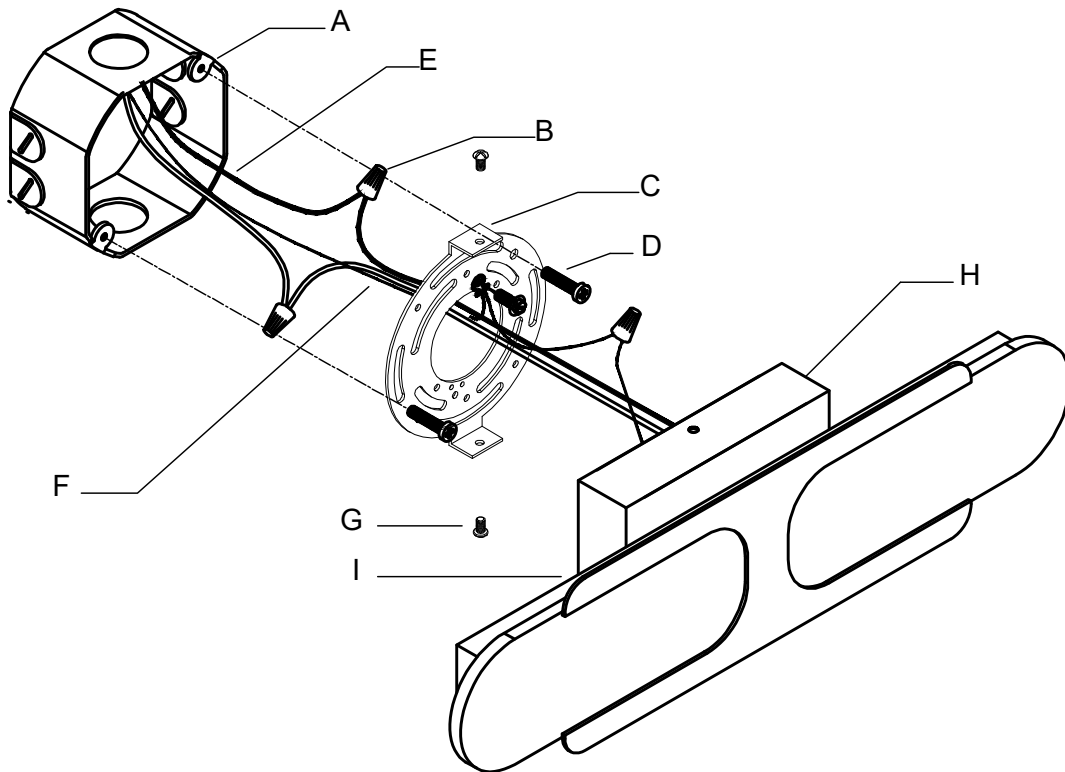

### Specifications

Category: Vanity	Finish: BK
Fixture Dimension: 4.3"Lx 2.6"Ex 17.7"H	Overall Height: 17.7"
Chain/Rod Length: /	Wire Length: /
Bulb: Integrated LED – 3CCT - 700Lumen*	Maximum Wattage: 14W
Voltage: 120V	Fixture Weight: 1.6 Kg (3.52 Lbs)
Location Rating: Suitable for Damp Locations	Safety Certification: CETL

### ATTENTION

FIXTURE INSTALLATION MUST BE DONE BY A LICENSED ELECTRICIAN

SHUT OFF POWER SUPPLY AT FUSE OR CIRCUIT BREAKER

USE ONLY THE SPECIFIED BULBS AND DO NOT EXCEED THE MAXIMUM WATTAGE

Use standard wire connectors to make all wire connections

Twist connectors until wires are tightly joined

Wrap each connection with approved electrical tape and carefully stuff all the connected wires into outlet box

## Assembly Instructions

Item# SML440105-BK

Parts included		
QTY	Part Description	Code
0	Junction box	A
3	Wire nuts	B
1	Mounting bracket	C
2	Studs	D
0	Leading wires	E
2	Wires	F
2	Screws	G
1	Canopy	H
1	CCT switch	I