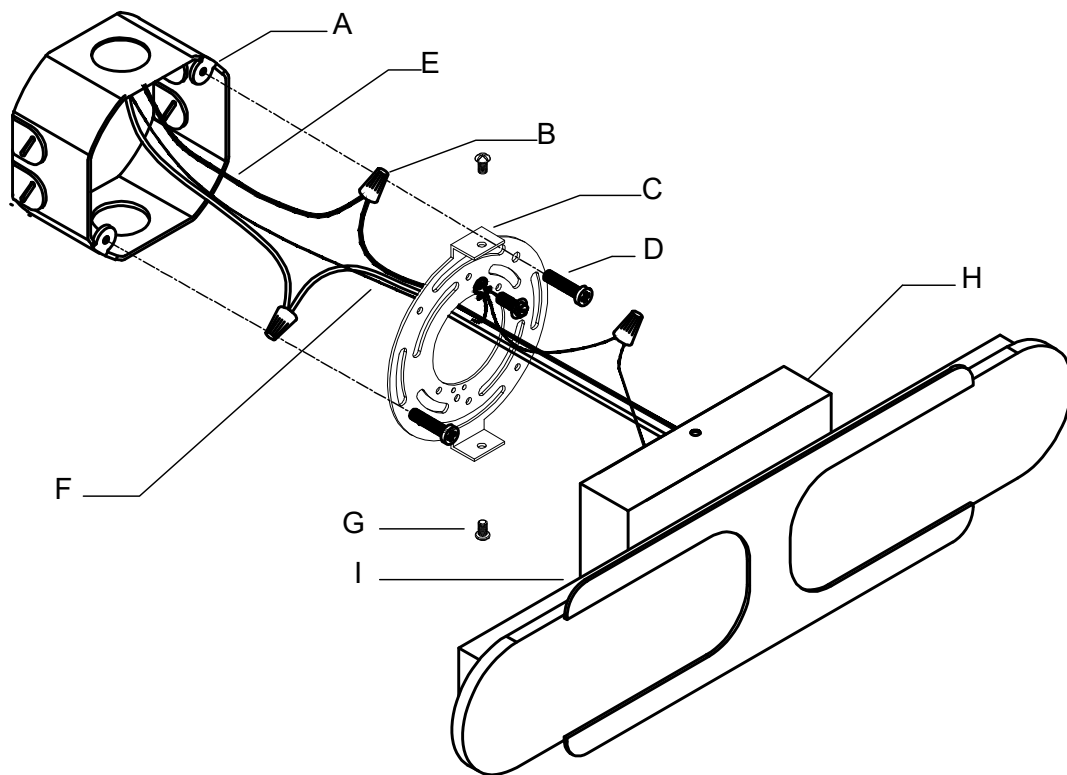

**Item# SML440105-CH**

**Specifications**

Category: Vanity	Finish: CH
Fixture Dimension: 4.3"Lx 2.6"Ex 17.7"H	Overall Height: 17.7"
Chain/Rod Length: /	Wire Length: /
Bulb: Integrated LED – 3CCT - 730Lumen*	Maximum Wattage: 14W
Voltage: 120V	Fixture Weight: 1.6 Kg (3.52 Lbs)
Location Rating: Suitable for Damp Locations	Safety Certification: CETL

### ATTENTION

FIXTURE INSTALLATION MUST BE DONE BY A LICENSED ELECTRICIAN

SHUT OFF POWER SUPPLY AT FUSE OR CIRCUIT BREAKER

USE ONLY THE SPECIFIED BULBS AND DO NOT EXCEED THE MAXIMUM WATTAGE

Use standard wire connectors to make all wire connections

Twist connectors until wires are tightly joined

Wrap each connection with approved electrical tape and carefully stuff all the connected wires into outlet box

## Assembly Instructions

Item# SML440105-CH

Parts included		
QTY	Part Description	Code
0	Junction box	A
3	Wire nuts	B
1	Mounting bracket	C
2	Studs	D
0	Leading wires	E
2	Wires	F
2	Screws	G
1	Canopy	H
1	CCT switch	I