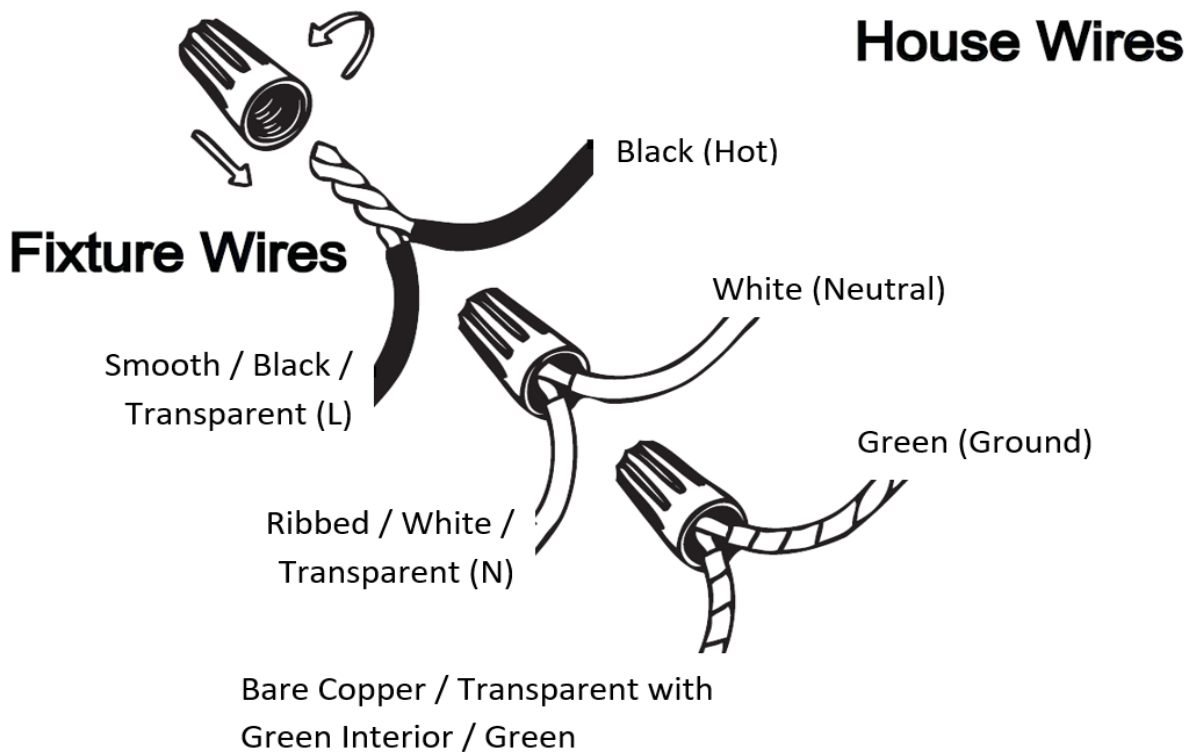

Wire Connections

ATTENTION

FIXTURE INSTALLATION MUST BE DONE BY A LICENSED ELECTRICIAN

SHUT OFF POWER SUPPLY AT FUSE OR CIRCUIT BREAKER

USE ONLY THE SPECIFIED BULBS AND DO NOT EXCEED THE MAXIMUM WATTAGE

Use standard wire connectors to make all wire connections

Twist connectors until wires are tightly joined

Wrap each connection with approved electrical tape and carefully stuff all the connected wires into outlet box