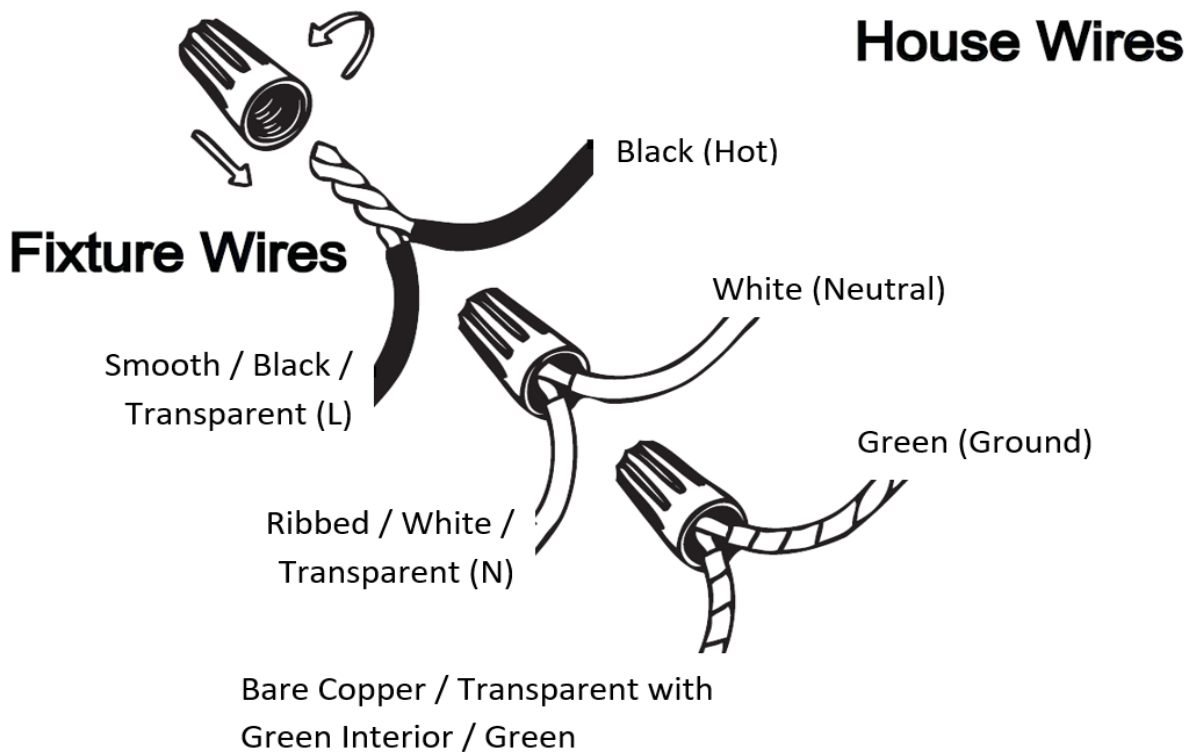

Item# SML440105-GD

Specifications

Category: Vanity	Finish: GD
Fixture Dimension: 4.3"Lx 2.6"Ex 17.7"H	Overall Height: 17.7"
Chain/Rod Length: /	Wire Length: /
Bulb: Integrated LED – 3CCT - 720Lumen*	Maximum Wattage: 14W
Voltage: 120V	Fixture Weight: 1.6 Kg (3.52 Lbs)
Location Rating: Suitable for Damp Locations	Safety Certification: CETL

*** Compatible Dimmers:**

Lutron MACL-153M Lutron DVL-153P Lutron SCL-153P Leviton IPL06-10Z Leviton 6674-POW

Wire Connections

ATTENTION

FIXTURE INSTALLATION MUST BE DONE BY A LICENSED ELECTRICIAN

SHUT OFF POWER SUPPLY AT FUSE OR CIRCUIT BREAKER

USE ONLY THE SPECIFIED BULBS AND DO NOT EXCEED THE MAXIMUM WATTAGE

Use standard wire connectors to make all wire connections

Twist connectors until wires are tightly joined

Wrap each connection with approved electrical tape and carefully stuff all the connected wires into outlet box

3 COLOURS CHANGING PRESETS:3000K-4000K-5000K. 1 level is 3000K, 2 level is 4000K, 3 level is 5000K, (see switch for details.)