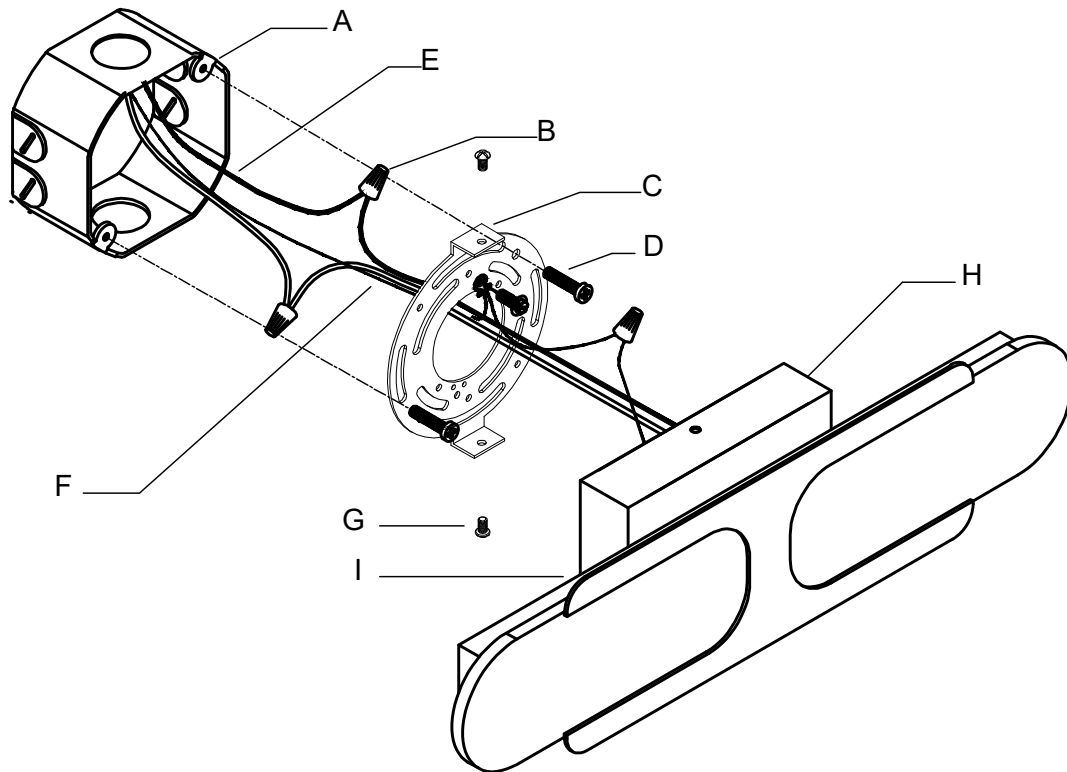

Item# SML440105-GD

Specifications

Category: Vanity	Finish: GD
Fixture Dimension: 4.3"Lx 2.6"Ex 17.7"H	Overall Height: 17.7"
Chain/Rod Length: /	Wire Length: /
Bulb: Integrated LED – 3CCT - 720Lumen*	Maximum Wattage: 14W
Voltage: 120V	Fixture Weight: 1.6 Kg (3.52 Lbs)
Location Rating: Suitable for Damp Locations	Safety Certification: CETL

USE ONLY THE SPECIFIED BULBS AND DO NOT EXCEED THE MAXIMUM WATTAGE

Use standard wire connectors to make all wire connections

Twist connectors until wires are tightly joined

Wrap each connection with approved electrical tape and carefully stuff all the connected wires into outlet box

Assembly Instructions

Item# SML440105-GD

Parts included		
QTY	Part Description	Code
0	Junction box	A
3	Wire nuts	B
1	Mounting bracket	C
2	Studs	D
0	Leading wires	E
2	Wires	F
2	Screws	G
1	Canopy	H
1	CCT switch	I