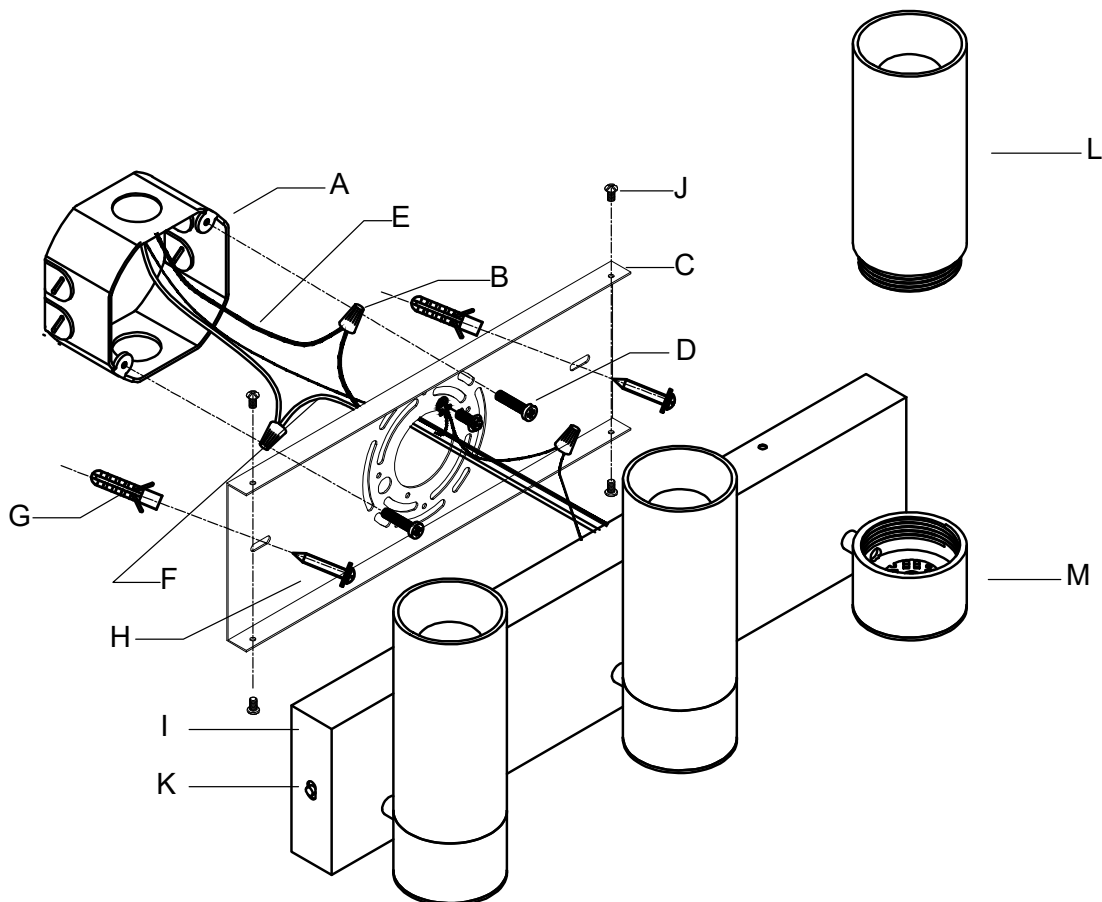

### Specifications

Category: Vanity	Finish: BK
Fixture Dimension: 19.7"Lx 5.3"Ex 7.9"H	Overall Height: 7.9"
Chain/Rod Length: /	Wire Length: /
Bulb: Integrated LED – 3CCT - 1150 Lumen*	Maximum Wattage: 28W
Voltage: 120V	Fixture Weight: 2.3 Kg (5.06Lbs)
Location Rating: Suitable for Damp Locations	Safety Certification: CETL

## Wire Connections

Twist connectors until wires are tightly joined

Wrap each connection with approved electrical tape and carefully stuff all the connected wires into outlet box

## Assembly Instructions

Item# SML440106-3-BK

Part included		
QTY	Part Description	Code
0	Junction box	A
3	Wires nuts	B
1	Mounting bracket	C
2	Studs	D
1	Leading wires	E
1	Wires	F
2	Plastic anchors	G
2	Self-tapping screws	H
1	Canopy	I
4	Nuts	J
1	CCT Switch	K
3	Glass shade	L
3	Cup	M