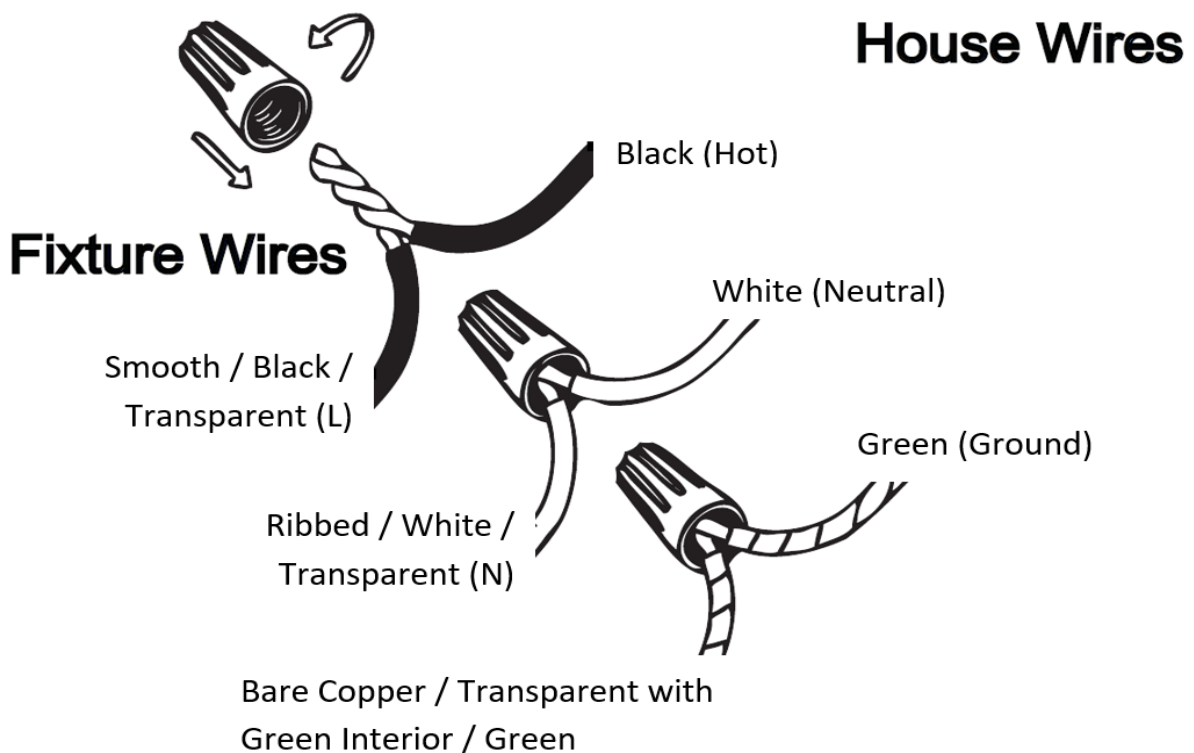

Wire Connections

ATTENTION

FIXTURE INSTALLATION MUST BE DONE BY A LICENSED ELECTRICIAN

SHUT OFF POWER SUPPLY AT FUSE OR CIRCUIT BREAKER

USE ONLY THE SPECIFIED BULBS AND DO NOT EXCEED THE MAXIMUM WATTAGE

Use standard wire connectors to make all wire connections

Twist connectors until wires are tightly joined

Wrap each connection with approved electrical tape and carefully stuff all the connected wires into outlet box