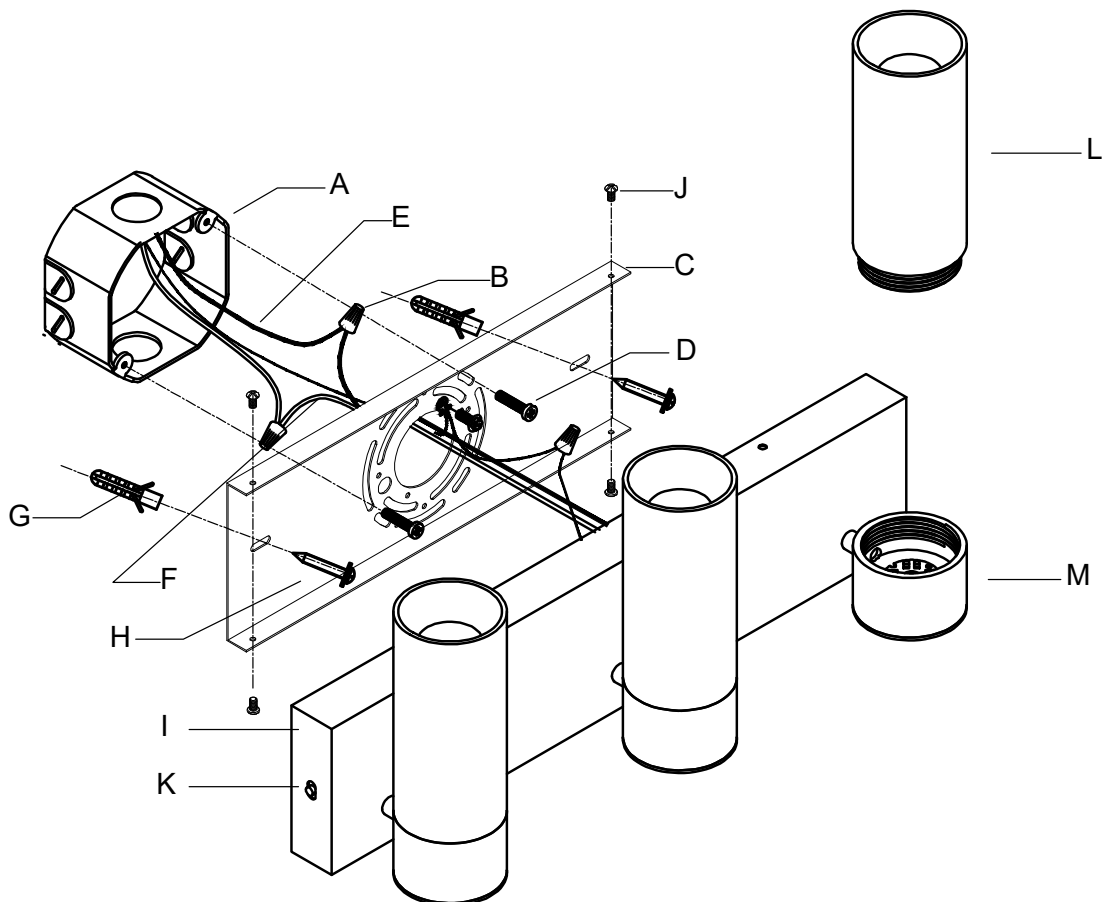

Item# SML440106-3-CH

Specifications

Category: Vanity	Finish: CH
Fixture Dimension: 19.7"Lx 5.3"Ex 7.9"H	Overall Height: 7.9"
Chain/Rod Length: /	Wire Length: /
Bulb: Integrated LED – 3CCT - 1180 Lumen*	Maximum Wattage: 28W
Voltage: 120V	Fixture Weight: 2.3 Kg (5.06Lbs)
Location Rating: Suitable for Damp Locations	Safety Certification: CETL

USE ONLY THE SPECIFIED BULBS AND DO NOT EXCEED THE MAXIMUM WATTAGE

Use standard wire connectors to make all wire connections

Twist connectors until wires are tightly joined

Wrap each connection with approved electrical tape and carefully stuff all the connected wires into outlet box

Assembly Instructions

Item# SML440106-3-CH

Part included		
QTY	Part Description	Code
0	Junction box	A
3	Wires nuts	B
1	Mounting bracket	C
2	Studs	D
1	Leading wires	E
1	Wires	F
2	Plastic anchors	G
2	Self-tapping screws	H
1	Canopy	I
4	Nuts	J
1	CCT Switch	K
3	Glass shade	L
3	Cup	M