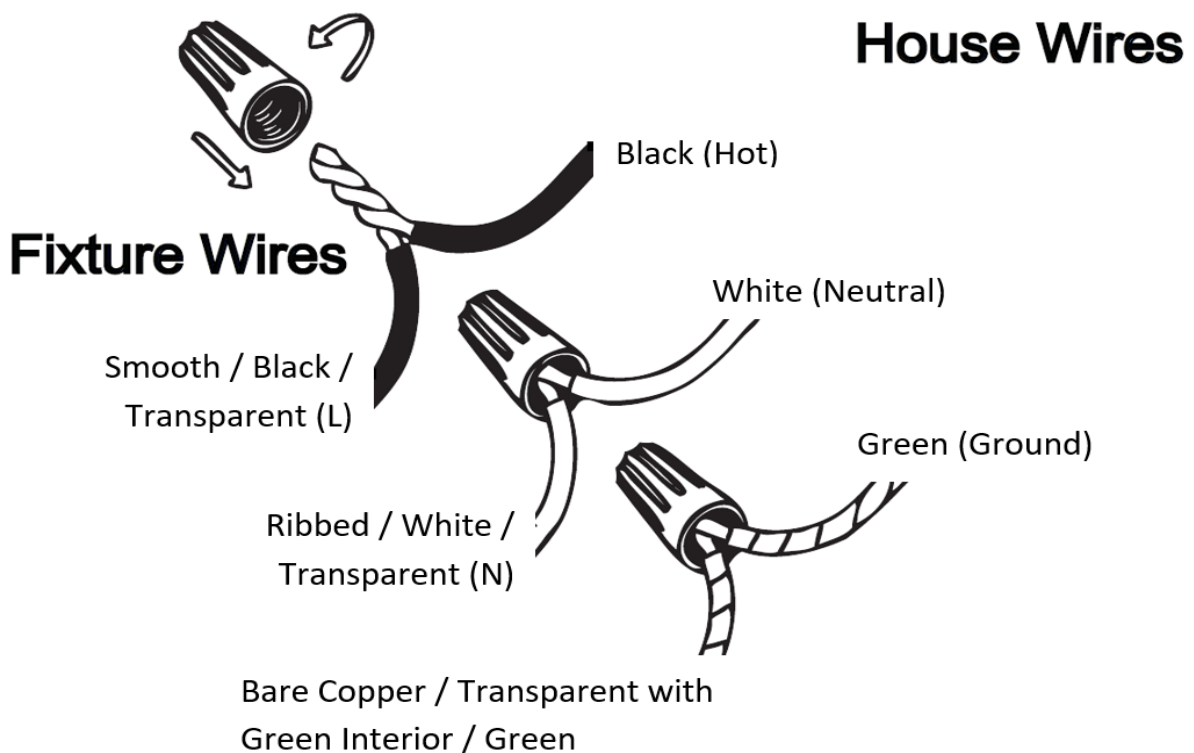

Item# SML440106-3-CH

Specifications

Category: Vanity	Finish: CH
Fixture Dimension: 19.7"Lx 5.3"Ex 7.9"H	Overall Height: 7.9"
Chain/Rod Length: /	Wire Length: /
Bulb: Integrated LED – 3CCT - 1180 Lumen*	Maximum Wattage: 28W
Voltage: 120V	Fixture Weight: 2.3 Kg (5.06Lbs)
Location Rating: Suitable for Damp Locations	Safety Certification: CETL

* Compatible Dimmers:

Lutron MACL-153M Lutron DVL-153P Lutron SCL-153P Leviton IPL06-10Z Leviton 6674-POW

Wire Connections

ATTENTION

FIXTURE INSTALLATION MUST BE DONE BY A LICENSED ELECTRICIAN

SHUT OFF POWER SUPPLY AT FUSE OR CIRCUIT BREAKER

USE ONLY THE SPECIFIED BULBS AND DO NOT EXCEED THE MAXIMUM WATTAGE

Use standard wire connectors to make all wire connections

Twist connectors until wires are tightly joined

Wrap each connection with approved electrical tape and carefully stuff all the connected wires into outlet box

3 COLOURS CHANGING PRESETS:3000K-4000K-5000K. 1 level is 3000K, 2 level is 4000K, 3 level is 5000K, (see switch for details.)