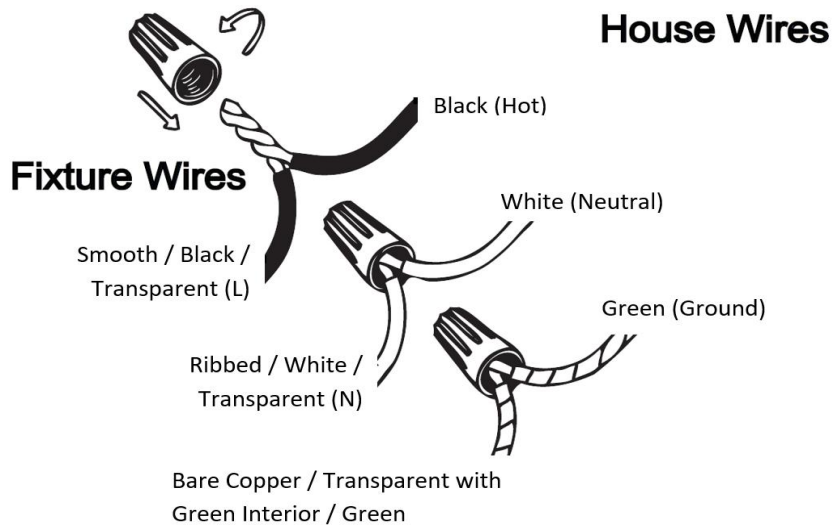

Item# SML442101-GD

Specifications

Category: Vanity Light	Finish: Gold
Fixture Dimension: 24.6"L x 4.4"H x 2.36"E	Overall Height: 2.36"
Chain/Rod Length: N/A	Wire Length: 6"
Integrated LED: 5CCT:2700K/3000K/3500K/4000K/5000K*1750lm	Maximum Wattage: 25W
Voltage: 120V	Fixture Weight: 1.01 Kg (2.22 Lbs)
Location Rating: Suitable for damp locations	Safety Certification: CETL

Leviton Decora DLS06-1LZ

Wire Connections

ATTENTION

FIXTURE INSTALLATION MUST BE DONE BY A LICENSED ELECTRICIAN

SHUT OFF POWER SUPPLY AT FUSE OR CIRCUIT BREAKER

USE ONLY THE SPECIFIED BULBS AND DO NOT EXCEED THE MAXIMUM WATTAGE

Use standard wire connectors to make all wire connections
Twist connectors until wires are tightly joined
Wrap each connection with approved electrical tape and carefully stuff all the connected wires into outlet box