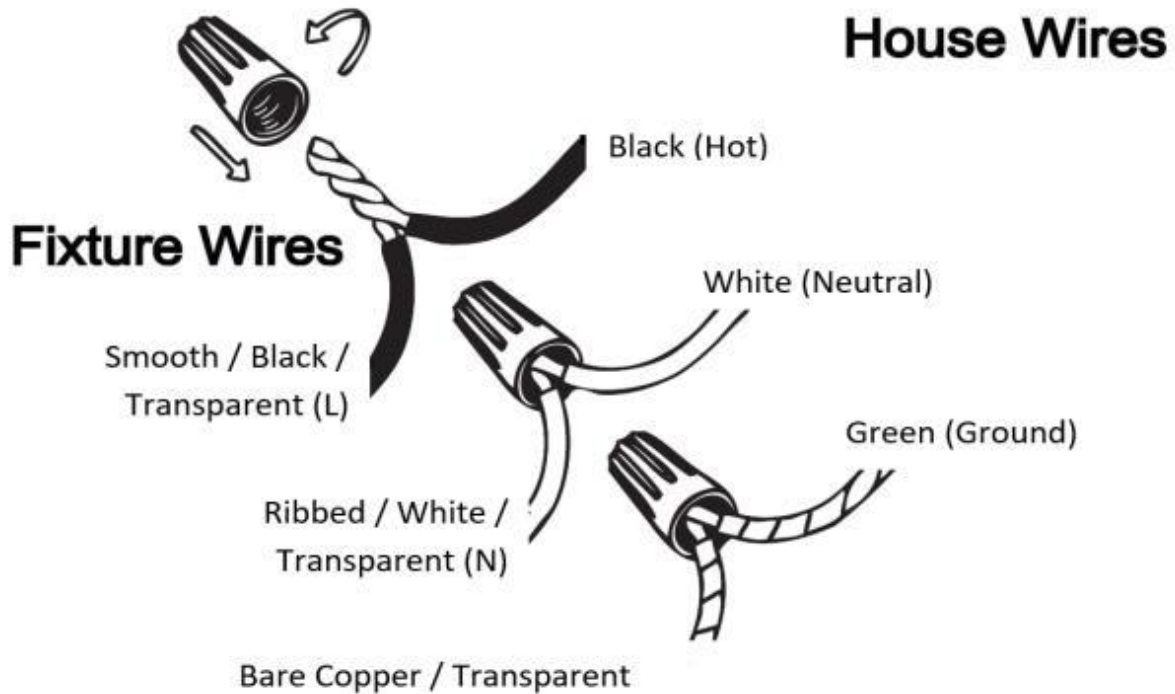

Item# SML538100

Specifications

Category: Outdoor Wall lamp	Finish: Sanded Black
Fixture Dimension: 7.1"L x 8.3"W x 12.6"H	IP:23
Chain/Rod Length: N/A	Wire Length: 1 ft.
Bulb base: E26 (Not Included)	Maximum Wattage per Bulb: 60W
Voltage: 120V	Fixture Weight: 1.8Kg
Location Rating: Dry/Wet Location	Safety Certification: CETL

Wire Connections

ATTENTION

FIXTURE INSTALLATION MUST BE DONE BY A LICENSED ELECTRICIAN

SHUT OFF POWER SUPPLY AT FUSE OR CIRCUIT BREAKER

USE ONLY THE SPECIFIED BULBS AND DO NOT EXCEED THE MAXIMUM WATTAGE

Use standard wire connectors to make all wire connections

Twist connectors until wires are tightly joined

Wrap each connection with approved electrical tape and carefully stuff all the connected wires into outlet box

Assembly Instructions

Item# SML538100