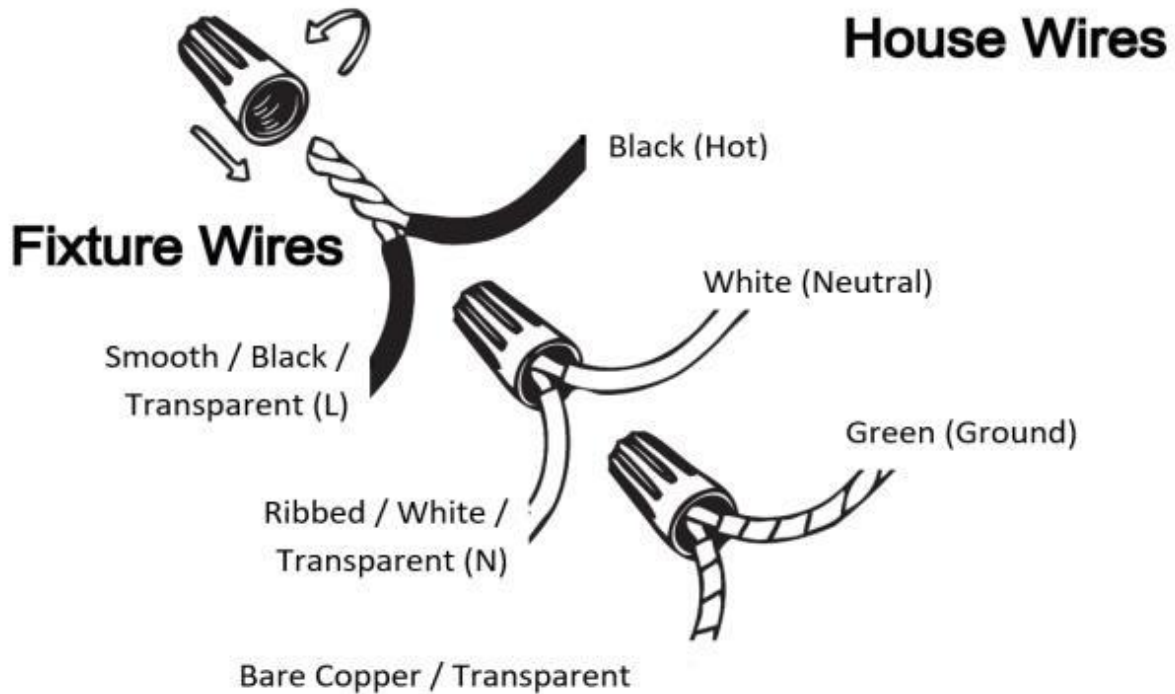

---

**Item# SML538600**

**Specifications**

Category: Ceiling Lamp	Finish: SBK+GD
Fixture Dimension:13"W x 8.26"H	IP:23
Chain/Rod Length: N/A	Wire Length: 1 ft.
Bulb base: E26 x 2 (not include)	Maximum Wattage per Bulb: 60W
Voltage: 120V	Fixture Weight: 3.1KG (6.8 Lbs.)
Location Rating: Dry/Wet Location	Safety Certification: CETL

## Wire Connections

### ATTENTION

FIXTURE INSTALLATION MUST BE DONE BY A LICENSED ELECTRICIAN

SHUT OFF POWER SUPPLY AT FUSE OR CIRCUIT BREAKER

USE ONLY THE SPECIFIED BULBS AND DO NOT EXCEED THE MAXIMUM WATTAGE

Use standard wire connectors to make all wire connections

Twist connectors until wires are tightly joined

Wrap each connection with approved electrical tape and carefully stuff all the connected wires into outlet box