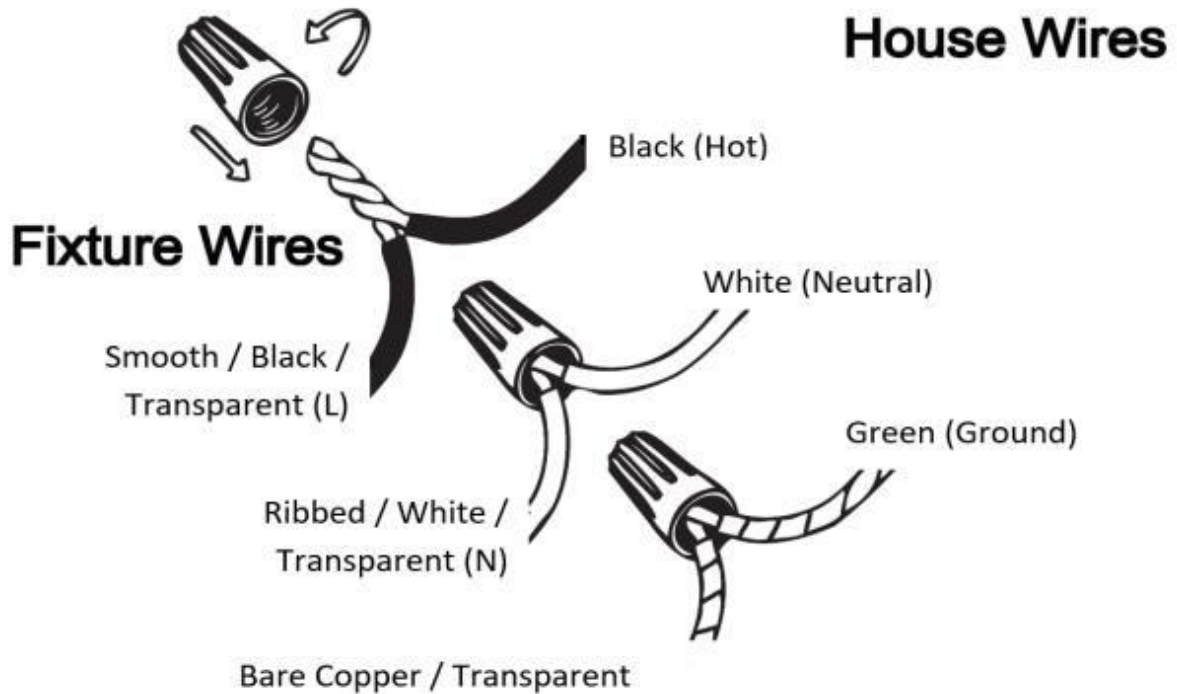

Item# SML538612

Specifications

Category: Wall Lamp	Finish: GD+SBK
Fixture Dimension: 7.87"W x 20.86"H	IP:23
Chain/Rod Length: N/A	Wire Length: 1 ft.
Bulb base: E12 x 2 (not include)	Maximum Wattage per Bulb: 60W
Voltage: 120V	Fixture Weight: 2.6KG (5.7 Lbs.)
Location Rating: Dry/Wet Location	Safety Certification: CETL

Wire Connections

ATTENTION

FIXTURE INSTALLATION MUST BE DONE BY A LICENSED ELECTRICIAN

SHUT OFF POWER SUPPLY AT FUSE OR CIRCUIT BREAKER

USE ONLY THE SPECIFIED BULBS AND DO NOT EXCEED THE MAXIMUM WATTAGE

Use standard wire connectors to make all wire connections

Twist connectors until wires are tightly joined

Wrap each connection with approved electrical tape and carefully stuff all the connected wires into outlet box

Assembly Instructions

Item# SML538612