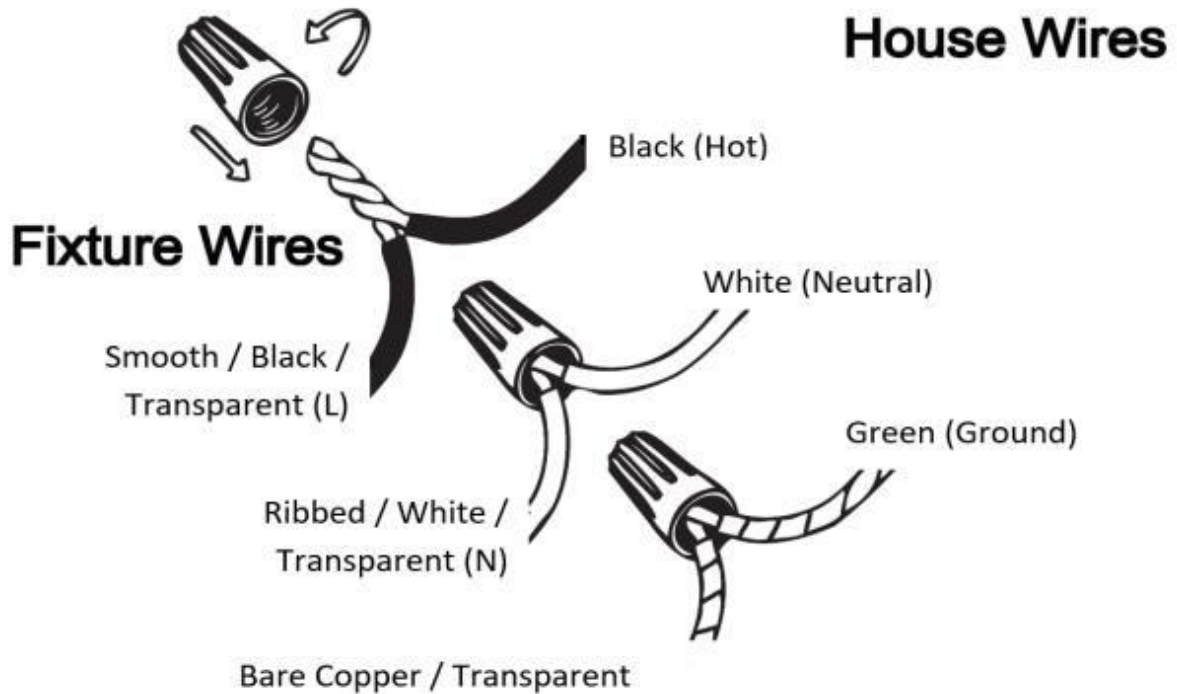

### **Specifications**

Category: Wall Lamp	Finish: GD+SBK
Fixture Dimension: 11.81"W x 29.1"H	IP:23
Chain/Rod Length: N/A	Wire Length: 1 ft.
Bulb base: E12 x 4 (not include)	Maximum Wattage per Bulb: 60W
Voltage: 120V	Fixture Weight: 7KG (15.5 Lbs.)
Location Rating: Dry/Wet Location	Safety Certification: CETL

## Wire Connections

### ATTENTION

FIXTURE INSTALLATION MUST BE DONE BY A LICENSED ELECTRICIAN

SHUT OFF POWER SUPPLY AT FUSE OR CIRCUIT BREAKER

USE ONLY THE SPECIFIED BULBS AND DO NOT EXCEED THE MAXIMUM WATTAGE

Use standard wire connectors to make all wire connections