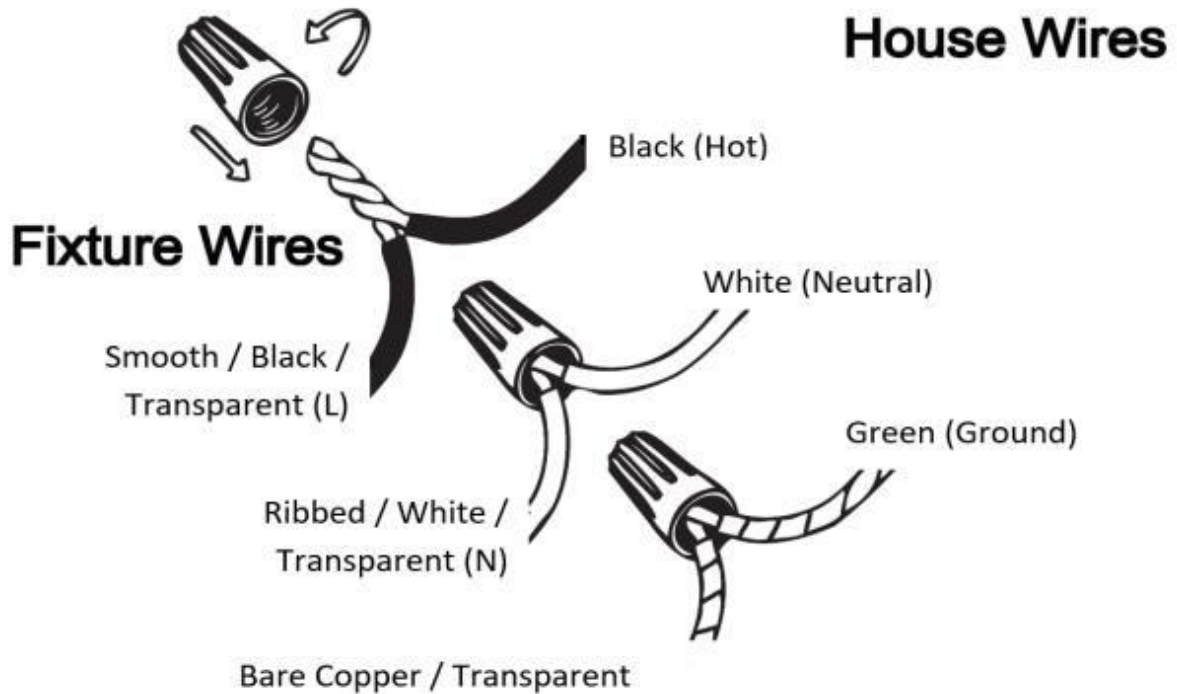

---

**Item# SML538620**

**Specifications**

Category: Pendant	Finish: GD+SBK
Fixture Dimension: 5.9"W x 9.84"H	IP:23
Chain/Rod Length: 41"	Wire Length: 6 ft.
Bulb base: E26 (not include)	Maximum Wattage per Bulb: 60W
Voltage: 120V	Fixture Weight: 1.8KG (4.0 Lbs.)
Location Rating: Dry/Wet Location	Safety Certification: CETL

## Wire Connections

### ATTENTION

FIXTURE INSTALLATION MUST BE DONE BY A LICENSED ELECTRICIAN

SHUT OFF POWER SUPPLY AT FUSE OR CIRCUIT BREAKER

USE ONLY THE SPECIFIED BULBS AND DO NOT EXCEED THE MAXIMUM WATTAGE

Use standard wire connectors to make all wire connections

Twist connectors until wires are tightly joined

Wrap each connection with approved electrical tape and carefully stuff all the connected wires into outlet box