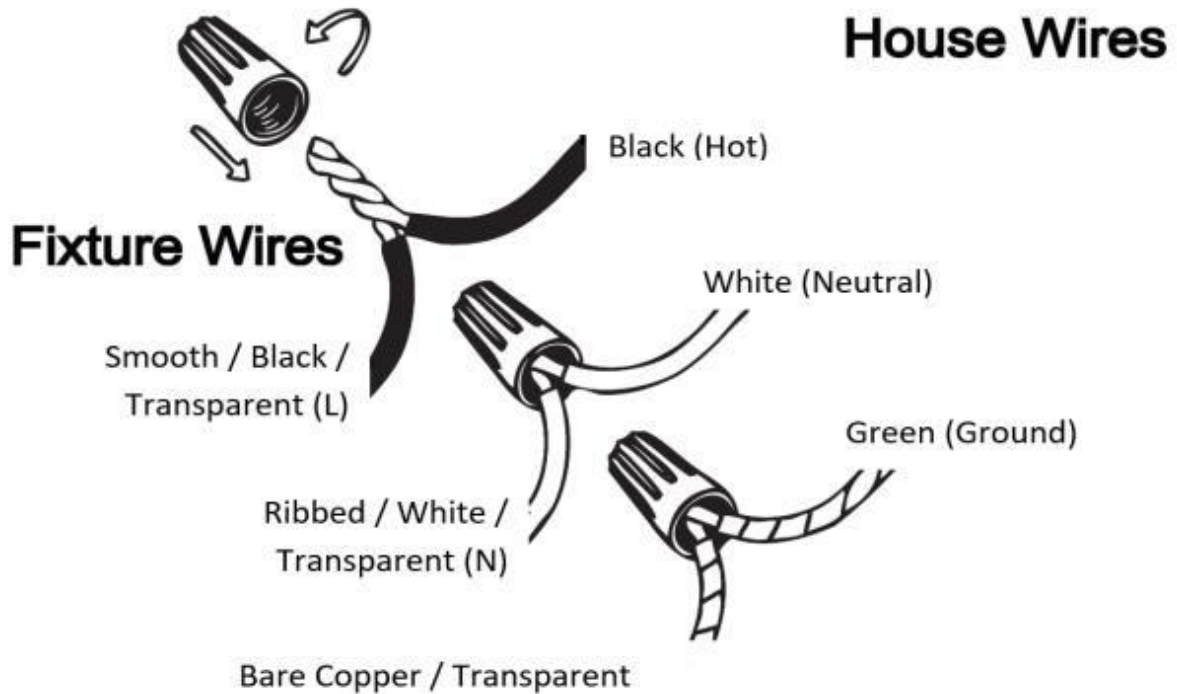

Item# SML538622

Specifications

Category: Pendant	Finish: GD+SBK
Fixture Dimension: 7.87"W x 13"H	IP:23
Chain/Rod Length: 53"	Wire Length: 6 ft.
Bulb base: E12 x 2 (not include)	Maximum Wattage per Bulb: 60W
Voltage: 120V	Fixture Weight: 2.6KG (5.7 Lbs.)
Location Rating: Dry/Wet Location	Safety Certification: CETL

Wire Connections

ATTENTION

FIXTURE INSTALLATION MUST BE DONE BY A LICENSED ELECTRICIAN

SHUT OFF POWER SUPPLY AT FUSE OR CIRCUIT BREAKER

USE ONLY THE SPECIFIED BULBS AND DO NOT EXCEED THE MAXIMUM WATTAGE

Use standard wire connectors to make all wire connections

Twist connectors until wires are tightly joined

Wrap each connection with approved electrical tape and carefully stuff all the connected wires into outlet box

Assembly Instructions

Item# SML538622