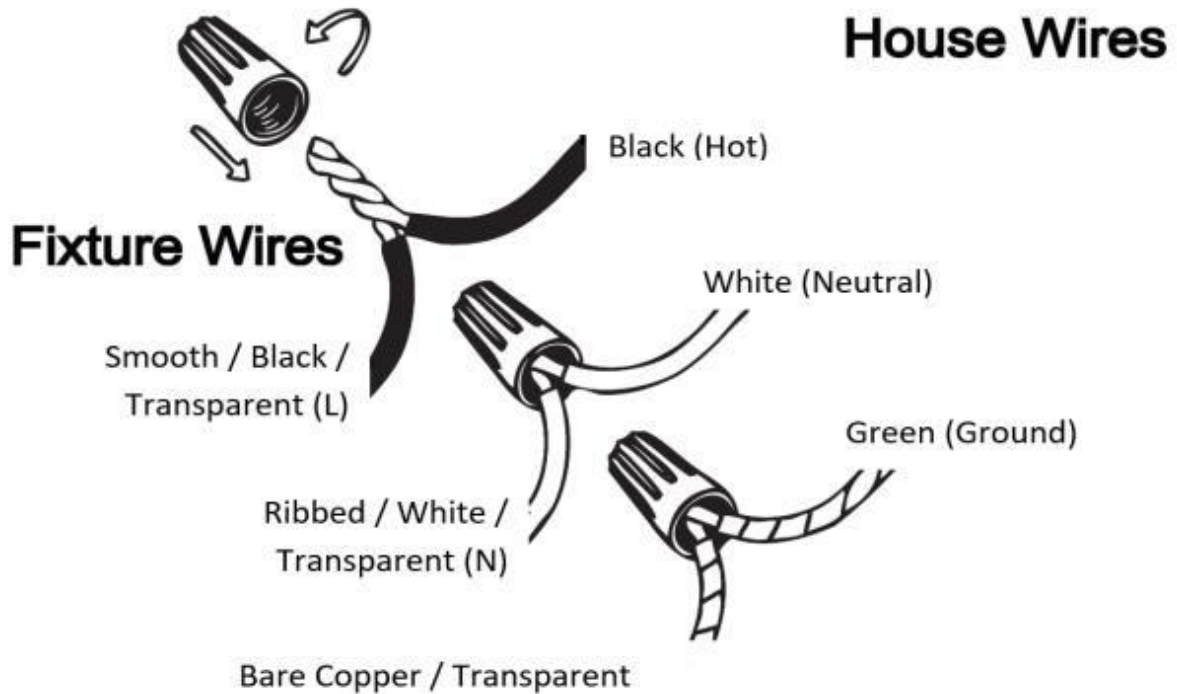

Item# SML538624

Specifications

Category: Pendant	Finish: GD+SBK
Fixture Dimension: 11.81"W x 20"H	IP:23
Chain/Rod Length: 77"	Wire Length: 6 ft.
Bulb base: E12 x 4 (not include)	Maximum Wattage per Bulb: 60W
Voltage: 120V	Fixture Weight: 7.2KG (15.9 Lbs.)
Location Rating: Dry/Wet Location	Safety Certification: CETL

Wire Connections

ATTENTION

FIXTURE INSTALLATION MUST BE DONE BY A LICENSED ELECTRICIAN

SHUT OFF POWER SUPPLY AT FUSE OR CIRCUIT BREAKER

USE ONLY THE SPECIFIED BULBS AND DO NOT EXCEED THE MAXIMUM WATTAGE

Use standard wire connectors to make all wire connections

Twist connectors until wires are tightly joined

Wrap each connection with approved electrical tape and carefully stuff all the connected wires into outlet box

Assembly Instructions

Item# SML538624