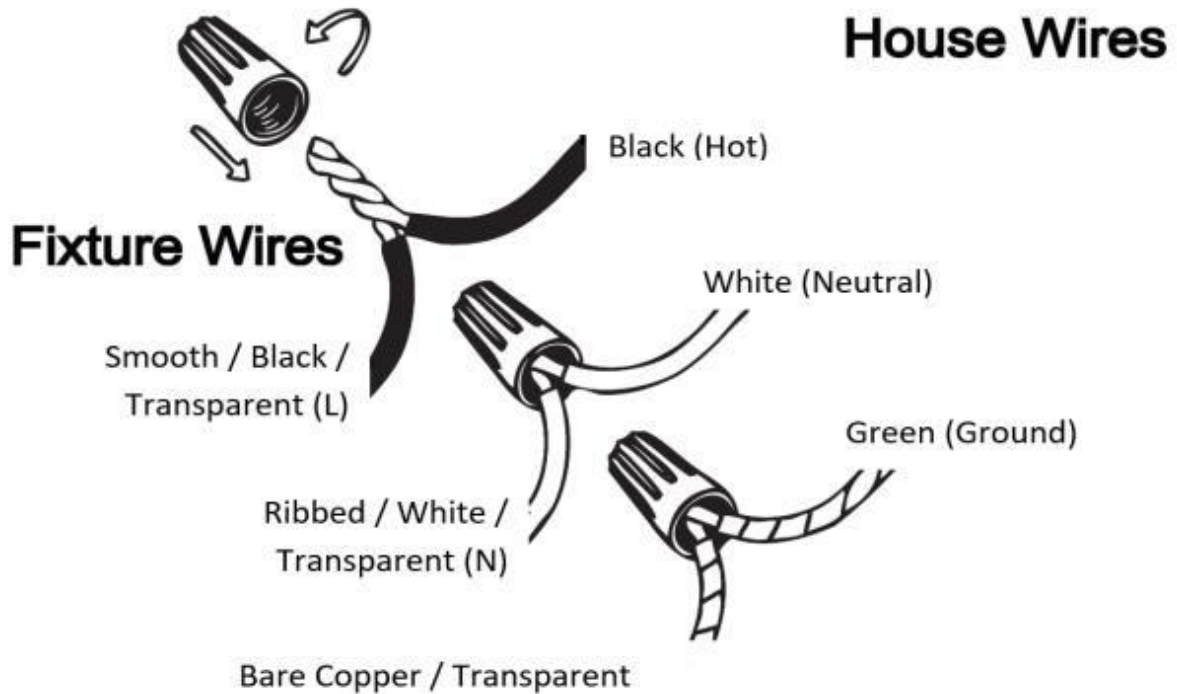

Item# SML538630

Specifications

Category: Post Lamp	Finish: GD+SBK
Fixture Dimension: 9"W x 20.9"H	IP:23
Chain/Rod Length: N/A	Wire Length: 1 ft.
Bulb base: E12 x 2 (not include)	Maximum Wattage per Bulb: 60W
Voltage: 120V	Fixture Weight: 3.3KG (7.3 Lbs.)
Location Rating: Dry/Wet Location	Safety Certification: CETL

Wire Connections

ATTENTION

FIXTURE INSTALLATION MUST BE DONE BY A LICENSED ELECTRICIAN

SHUT OFF POWER SUPPLY AT FUSE OR CIRCUIT BREAKER

USE ONLY THE SPECIFIED BULBS AND DO NOT EXCEED THE MAXIMUM WATTAGE

Use standard wire connectors to make all wire connections

Twist connectors until wires are tightly joined

Wrap each connection with approved electrical tape and carefully stuff all the connected wires into outlet box