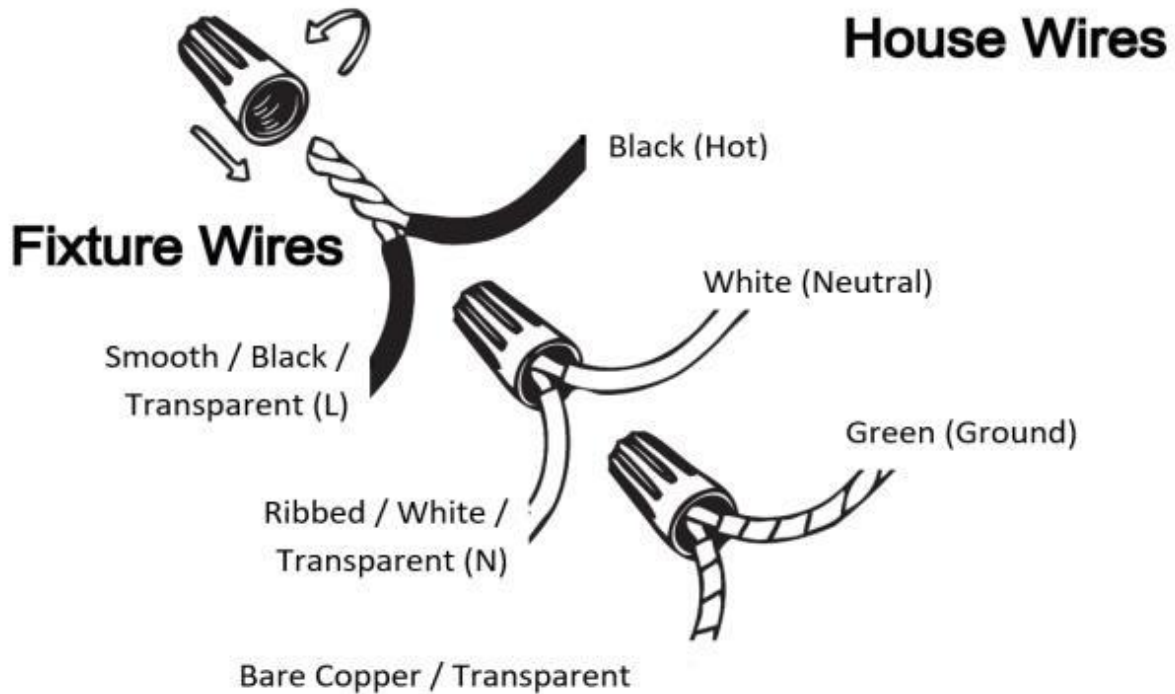

Item# SML538700-BK

Specifications

Category: Ceiling Lamp	Finish: SBK
Fixture Dimension: 13"W x 6"H	IP: 23
Chain/Rod Length: N/A	Wire Length: 1 ft.
Bulb base: E26 x 2 (not include)	Maximum Wattage per Bulb: 60W
Voltage: 120V	Fixture Weight: 3.1KG (6.8 Lbs.)
Location Rating: Dry/Wet Location	Safety Certification: CETL

Wire Connections

ATTENTION

FIXTURE INSTALLATION MUST BE DONE BY A LICENSED ELECTRICIAN

SHUT OFF POWER SUPPLY AT FUSE OR CIRCUIT BREAKER

USE ONLY THE SPECIFIED BULBS AND DO NOT EXCEED THE MAXIMUM WATTAGE

Use standard wire connectors to make all wire connections

Twist connectors until wires are tightly joined

Wrap each connection with approved electrical tape and carefully stuff all the connected wires into outlet box