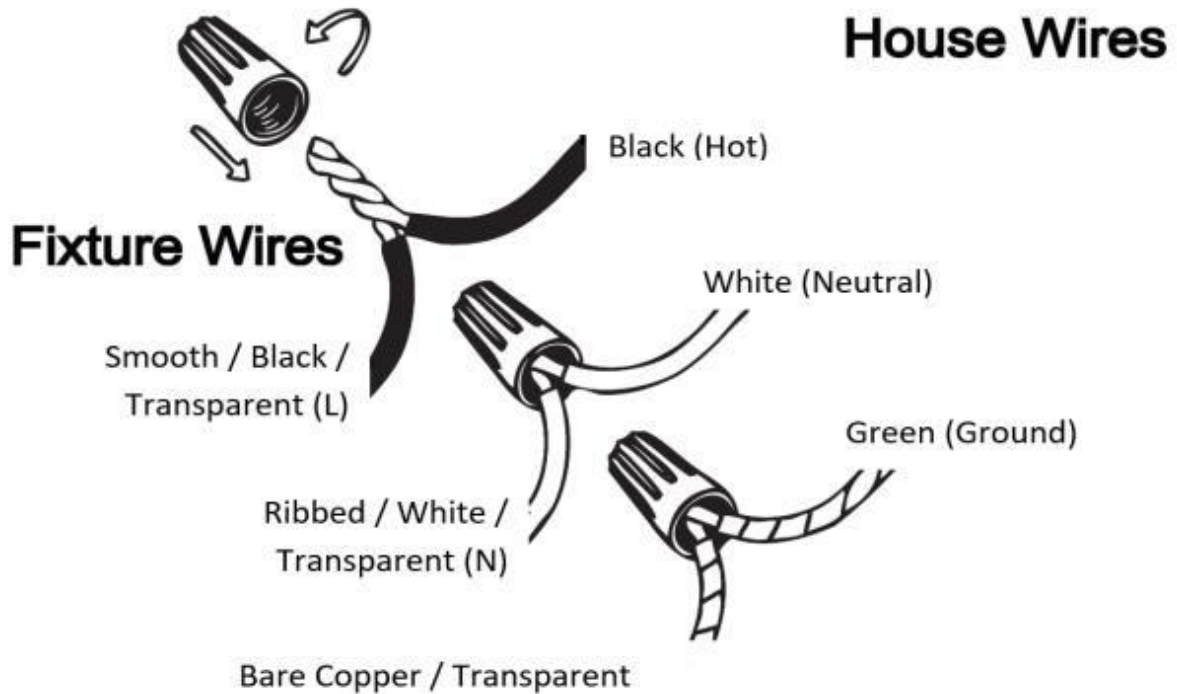

Item# SML538712

Specifications

Category: Wall Lamp	Finish: SBK
Fixture Dimension: 10.43"W x 19.88"H	IP:23
Chain/Rod Length: N/A	Wire Length: 1 ft.
Bulb base: E12 x 2 (not include)	Maximum Wattage per Bulb: 60W
Voltage: 120V	Fixture Weight: 3.8KG (8.4 Lbs.)
Location Rating: Dry/Wet Location	Safety Certification: CETL

Wire Connections

ATTENTION

FIXTURE INSTALLATION MUST BE DONE BY A LICENSED ELECTRICIAN

SHUT OFF POWER SUPPLY AT FUSE OR CIRCUIT BREAKER

USE ONLY THE SPECIFIED BULBS AND DO NOT EXCEED THE MAXIMUM WATTAGE

Use standard wire connectors to make all wire connections

Twist connectors until wires are tightly joined

Wrap each connection with approved electrical tape and carefully stuff all the connected wires into outlet box

Assembly Instructions

Item# SML538712