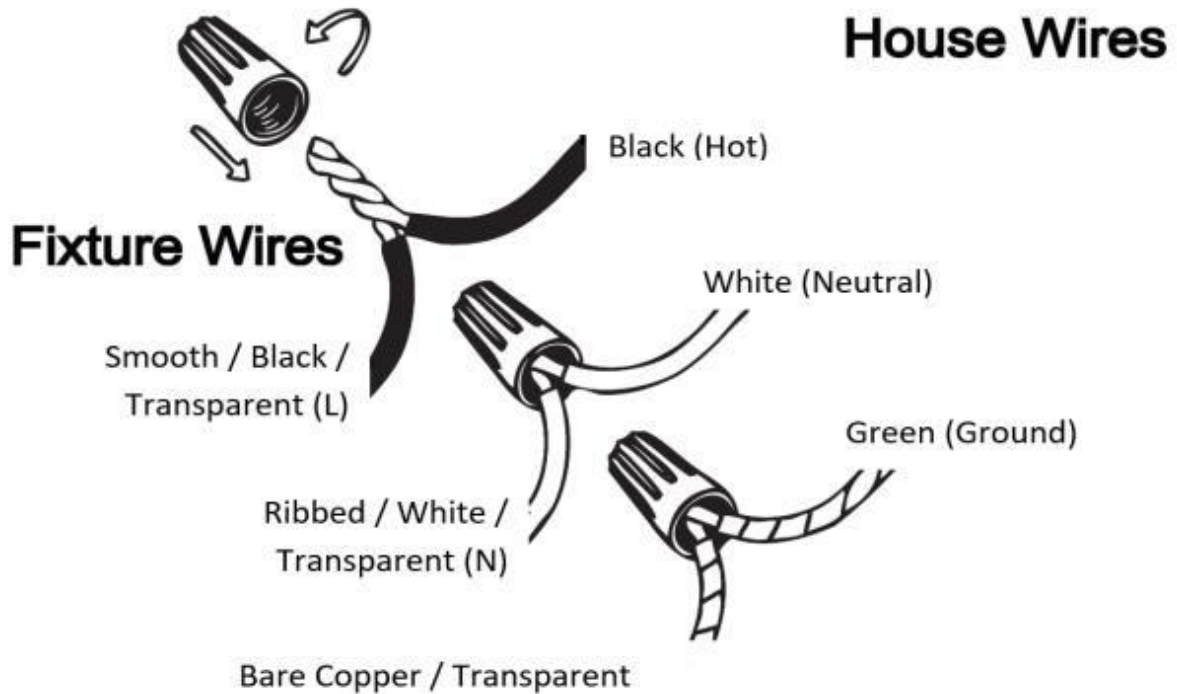

### **Specifications**

Category: Wall Lamp	Finish: SBK
Fixture Dimension: 14.17"W x 28"H	IP:23
Chain/Rod Length: N/A	Wire Length: 1 ft
Bulb base: E12 x 3 (not include)	Maximum Wattage per Bulb: 60W
Voltage: 120V	Fixture Weight: 6.6KG (14.6 Lbs.)
Location Rating: Dry/Wet Location	Safety Certification: CETL

## Wire Connections

### ATTENTION

FIXTURE INSTALLATION MUST BE DONE BY A LICENSED ELECTRICIAN

SHUT OFF POWER SUPPLY AT FUSE OR CIRCUIT BREAKER

USE ONLY THE SPECIFIED BULBS AND DO NOT EXCEED THE MAXIMUM WATTAGE

Use standard wire connectors to make all wire connections