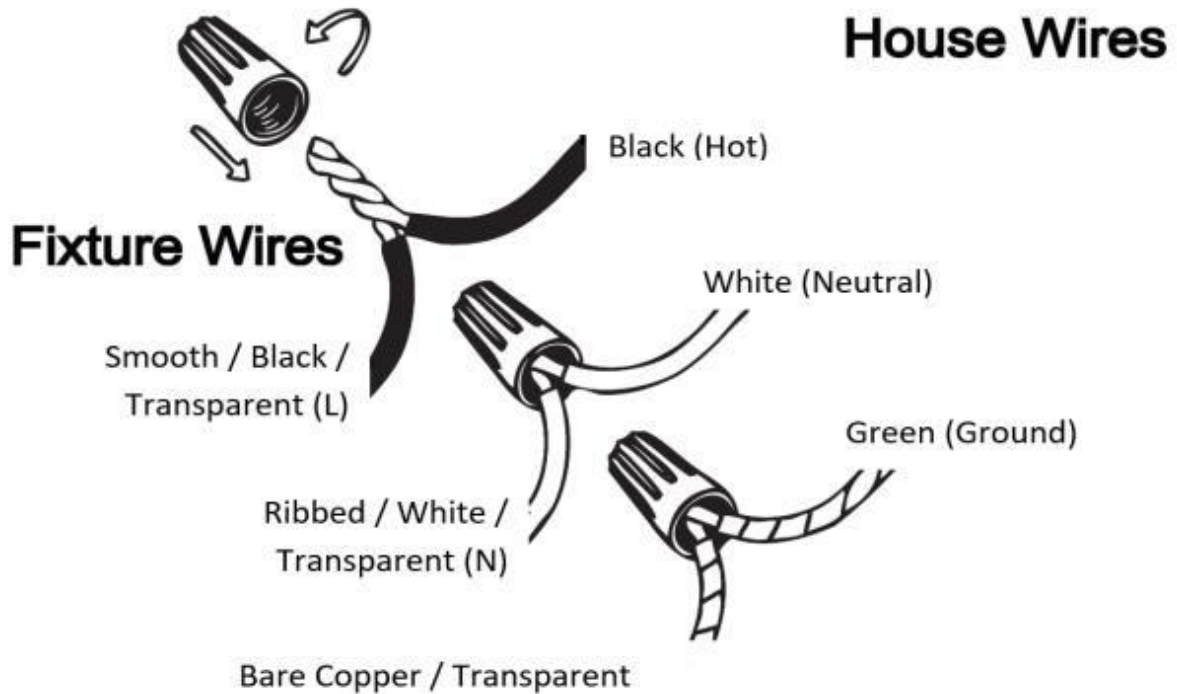

Item# SML538720

Specifications

Category: Pendant	Finish: SBK
Fixture Dimension: 14"W x 18.9"H	IP:23
Chain/Rod Length: 118"	Wire Length: 12 ft
Bulb base: E12 x 3 (not include)	Maximum Wattage per Bulb: 60W
Voltage: 120V	Fixture Weight: 5.8KG (12.8 Lbs.)
Location Rating: Dry/Wet Location	Safety Certification: CETL

Wire Connections

ATTENTION

FIXTURE INSTALLATION MUST BE DONE BY A LICENSED ELECTRICIAN

SHUT OFF POWER SUPPLY AT FUSE OR CIRCUIT BREAKER

USE ONLY THE SPECIFIED BULBS AND DO NOT EXCEED THE MAXIMUM WATTAGE

Use standard wire connectors to make all wire connections

Twist connectors until wires are tightly joined

Wrap each connection with approved electrical tape and carefully stuff all the connected wires into outlet box

Assembly Instructions

Item# SML538720